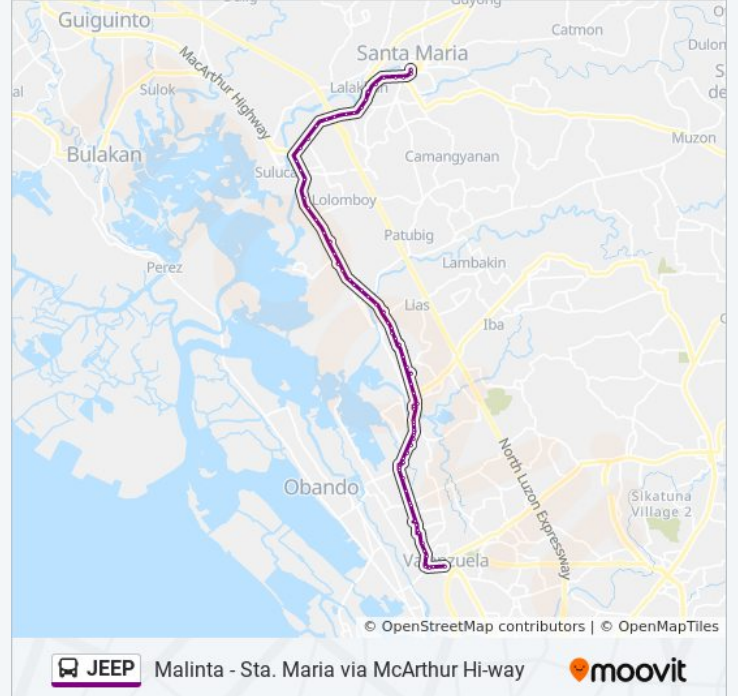

Macarthur Highway, Dalandan, Valenzuela City

Marisyl School, Macarthur Highway, Malanday
Valenzuela City

Mercury Drug Store, Macarthur Highway,
Malanday, Valenzuela City

Mananday Tricycle And Pedicab Terminal,
Macarthur Highway, Malanday, Valenzuela City

Macarthur / Del Pilar Intersection, Malanday,
Valenzuela City, Philippines

Macarthur Highway / Woodlands Drive
Intersection, Valenzuela City, Philippines

Macarthur Highway / E. Pantaleon Intersection,
Valenzuela City, Philippines

C.P. Enerton Fuel Station, Macarthur Highway,
Valenzuela City, Philippines

Saguz Mart, Macarthur Highway, City Of
Meycauayan

Yu Laundry Shop, Macarthur Highway, City Of
Meycauayan

Et Pacific, Macarthur Highway, City Of
Meycauayan

Shell Fuel Station, Macarthur Highway, City Of
Meycauayan

Macdonalds, Macarthur Highway, City Of
Meycauayan

Land Bank, Macarthur Highway, City Of
Meycauayan

Banga Baranggay Hal, Macarthur Highway, City
Of Meycauayan

Macarthur Highway / Banga - Tugatog Road
Intersection City Of Meycauayan

Sti College Meycauayan, Macarthur Highway, City
Of Meycauayan

Las Vegas Bar, Macarthur Highway, City Of
Meycauayan

World Of Hope, Macarthur Highway, City Of
Meycauayan

Calvario Elementary School, Macarthur Highway,
City Of Meycauayan

Meycauayan College, Macarthur Highway, City Of
Meycauayan

Ama University, Macarthur Highway, City Of