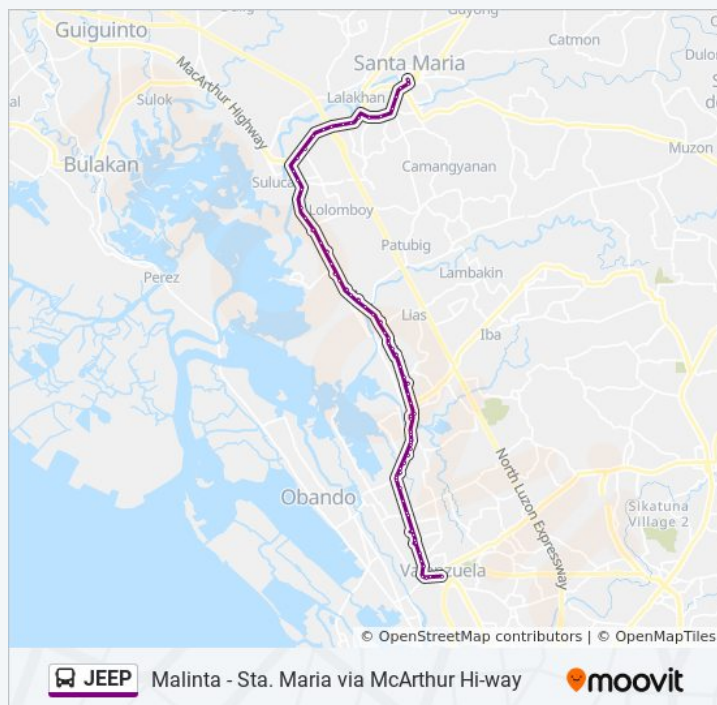

### JEEP bus Info

**Direction:** Santa Maria Municipal Hall, Jc De Jesus Street, Santa Maria→Flying V Gas, Macarthur Highway, Valenzuela City

**Stops:** 77

**Trip Duration:** 89 min

**Line Summary:**

Vitarich, Macarthur Highway, Marilao