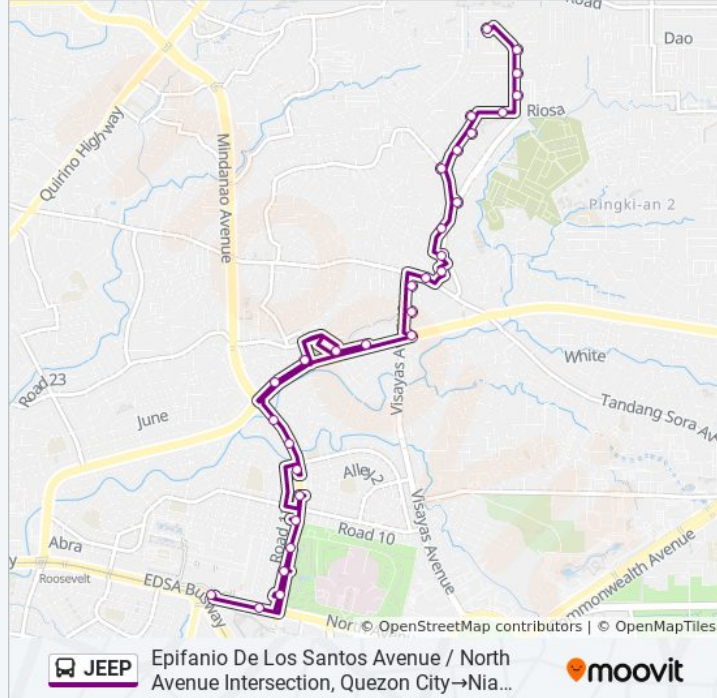

JEEP bus Info

Direction: Epifanio De Los Santos Avenue / North Avenue Intersection, Quezon City→Nia Chapel, Chico, Quezon City

Stops: 31

Trip Duration: 29 min

Line Summary:

Visayas Avenue Quezon City

Visayas Avenue Wet And Dry Market, Visayas Avenue Quezon City

City Plaza, Tandang Sora, Quezon City

Congressional Avenue / San Miguel Intersection, Quezon City

Himlayan Road / Drakar Intersection, Quezon City

Himlayan Road / Cartier Intersection, Quezon City

Himlayan Road / Banlat Road Intersection, Quezon City

Banlat Road / Ambuklao Intersection, Quezon City

Ambuklao, Quezon City

Ambuklao, Quezon City

Ambuklao / Loboc Intersection, Quezon City

Binga, Quezon City

Kalayaan, Quezon City

Kalayaan / Jacinto Roque, Quezon City

Kalayaan, Quezon City

Nia Chapel, Chico, Quezon City

Direction: Nia Chapel, Chico, Quezon City→Epifanio De Los Santos Avenue / North Avenue Intersection, Quezon City

29 stops

[VIEW LINE SCHEDULE](#)

Nia Chapel, Chico, Quezon City