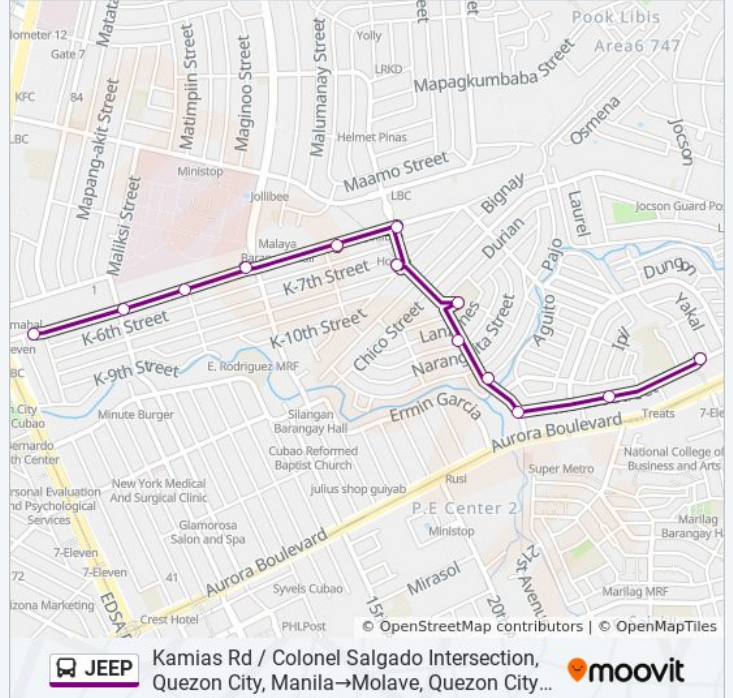

Use the Moovit App to find the closest JEEP bus station near you and find out when is the next JEEP bus arriving.

**Direction: Kamias Rd / Colonel Salgado Intersection, Quezon City, Manila→Molave, Quezon City, Manila**

Anonas / Marang Intersection, Quezon City, Manila

Anonas / Tampoy Intersection, Quezon City, Manila

Anonas / Molave Intersection, Quezon City, Manila

Molave, Quezon City, Manila

Molave, Quezon City, Manila

### JEEP bus Time Schedule

Kamias Rd / Colonel Salgado Intersection, Quezon City, Manila→Molave, Quezon City, Manila Route Timetable:

Sunday	12:00 AM - 10:00 PM
Monday	12:00 AM - 11:00 PM
Tuesday	12:00 AM - 11:00 PM
Wednesday	12:00 AM - 11:00 PM
Thursday	12:00 AM - 11:00 PM
Friday	12:00 AM - 11:00 PM
Saturday	12:00 AM - 10:00 PM

### JEEP bus Info

**Direction:** Kamias Rd / Colonel Salgado Intersection, Quezon City, Manila→Molave, Quezon City, Manila

**Stops:** 13

**Trip Duration:** 14 min

**Line Summary:**

**Direction: Molave, Quezon City, Manila→Kamias Rd / Colonel Salgado Intersection, Quezon City, Manila**