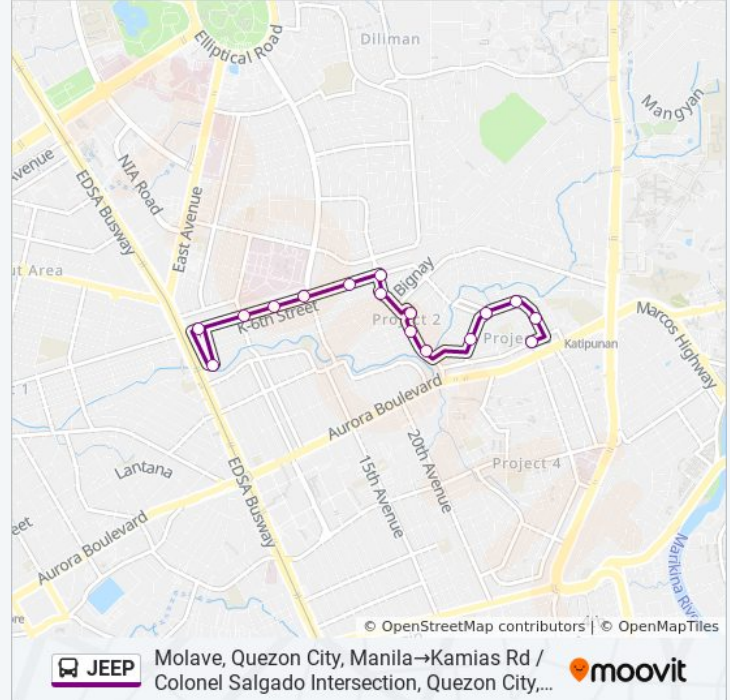

K-10th / Colonel Salgado Intersection, Quezon City, Manila

Kamias Rd / Colonel Salgado Intersection, Quezon City, Manila

JEEP bus time schedules and route maps are available in an offline PDF at moovitapp.com. Use the [Moovit App](#) to see live bus times, train schedule or subway schedule, and step-by-step directions for all public transit in Manila.

[About Moovit](#) • [MaaS Solutions](#) • [Supported Countries](#) • [Mooviter Community](#)

© 2023 Moovit - All Rights Reserved

Check Live Arrival Times