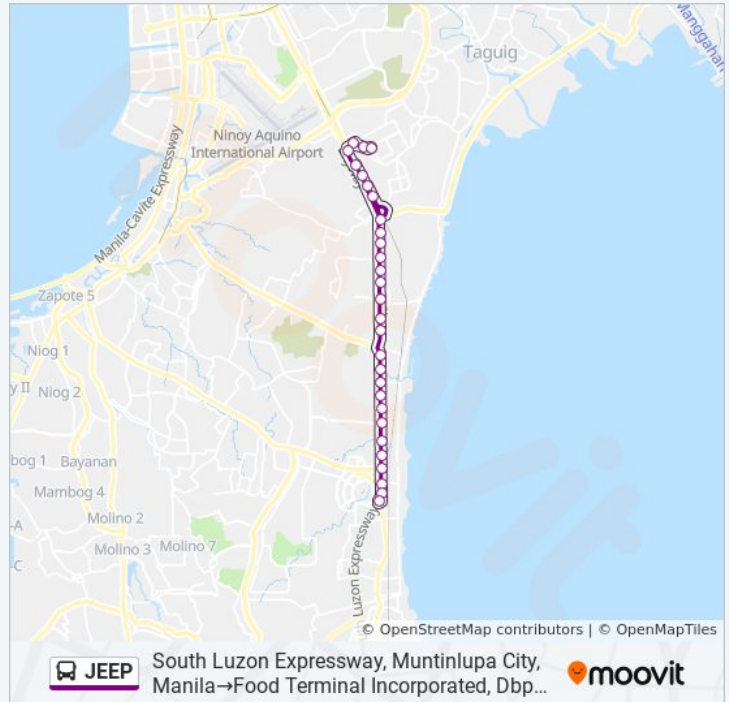

## Dbp Ave, Taguig City, Manila, Manila→National Hwy, Muntinlupa City, Manila

[View In Website Mode](#)

The JEEP bus line (Dbp Ave, Taguig City, Manila, Manila→National Hwy, Muntinlupa City, Manila) has 3 routes. For regular weekdays, their operation hours are:

**Direction: Dbp Ave, Taguig City, Manila, Manila→National Hwy, Muntinlupa City, Manila**

29 stops

[VIEW LINE SCHEDULE](#)

- Dbp Ave, Taguig City, Manila, Manila
- Dbp Ave, Taguig City, Manila, Manila
- Dbp Ave, Taguig City, Manila, Manila
- E Service Rd, Parañaque City, Manila
- E Service Rd, Parañaque City, Manila
- E Service Rd, Parañaque City, Manila
- E Service Rd, Parañaque City, Manila
- South Luzon Expressway, Taguig City, Manila
- E Service Rd, Taguig City, Manila
- South Luzon Expressway, Parañaque City, Manila
- South Luzon Expressway, Taguig City, Manila
- South Luzon Expressway, Taguig City, Manila
- South Luzon Expressway, Taguig City, Manila
- South Luzon Expressway, Taguig City, Manila
- South Luzon Expressway, Taguig City, Manila
- South Luzon Expressway, Muntinlupa City, Manila
- South Luzon Expressway, Muntinlupa City, Manila
- South Luzon Expressway, Muntinlupa City, Manila
- South Luzon Expressway / E Service Rd Intersection, Muntinlupa City, Manila

**Direction:** South Luzon Expressway, Muntinlupa City,  
Manila→Food Terminal Incorporated, Dbp Ave,  
Taguig City, Manila, Manila  
**Stops:** 29  
**Trip Duration:** 55 min  
**Line Summary:**

JEEP bus time schedules and route maps are available in an offline PDF at [moovitapp.com](https://moovitapp.com). Use the [Moovit App](#) to see live bus times, train schedule or subway schedule, and step-by-step directions for all public transit in Manila.