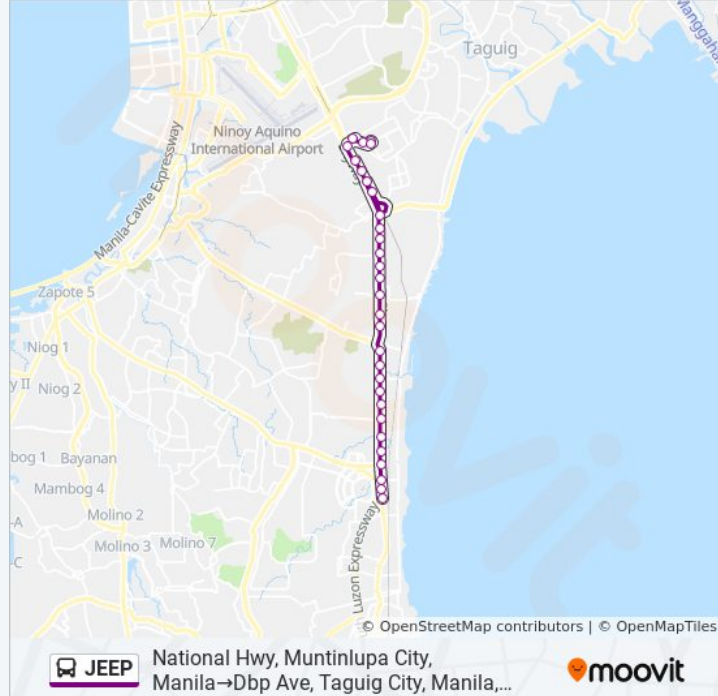

South Luzon Expressway, Muntinlupa City, Manila

South Luzon Expressway, Muntinlupa City, Manila

South Luzon Expressway, Muntinlupa City, Manila

South Luzon Expressway, Taguig City, Manila

South Luzon Expressway, Taguig City, Manila

South Luzon Expressway, Taguig City, Manila

South Luzon Expressway, Taguig City, Manila

South Luzon Expressway, Taguig City, Manila

South Luzon Expressway, Parañaque City, Manila

E Service Rd, Taguig City, Manila

South Luzon Expressway, Taguig City, Manila

E Service Rd, Parañaque City, Manila

E Service Rd, Parañaque City, Manila

E Service Rd, Parañaque City, Manila

E Service Rd, Parañaque City, Manila

Dbp Ave, Taguig City, Manila, Manila

Dbp Ave, Taguig City, Manila, Manila

Food Terminal Incorporated, Dbp Ave, Taguig City, Manila, Manila

Dbp Ave, Taguig City, Manila, Manila

Direction: South Luzon Expressway, Muntinlupa City, Manila→Food Terminal Incorporated, Dbp Ave, Taguig City, Manila, Manila

29 stops

[VIEW LINE SCHEDULE](#)

South Luzon Expressway, Muntinlupa City, Manila

Starmall Footbridge, Starmall Starmall Service Rd, Muntinlupa City, Manila

South Luzon Expressway / Montillano St Intersection, Muntinlupa City, Manila

Alabang-South Station Ramp, Muntinlupa City, Manila

South Luzon Expressway, Muntinlupa City, Manila

South Luzon Expressway, Muntinlupa City, Manila

South Luzon Expressway / Don Jesus Blvd

JEEP bus Time Schedule

South Luzon Expressway, Muntinlupa City, Manila→Food Terminal Incorporated, Dbp Ave, Taguig City, Manila, Manila Route Timetable:

Sunday	12:00 AM - 10:00 PM
Monday	12:00 AM - 11:00 PM
Tuesday	12:00 AM - 11:00 PM
Wednesday	12:00 AM - 11:00 PM
Thursday	12:00 AM - 11:00 PM
Friday	12:00 AM - 11:00 PM
Saturday	12:00 AM - 10:00 PM

JEEP bus Info