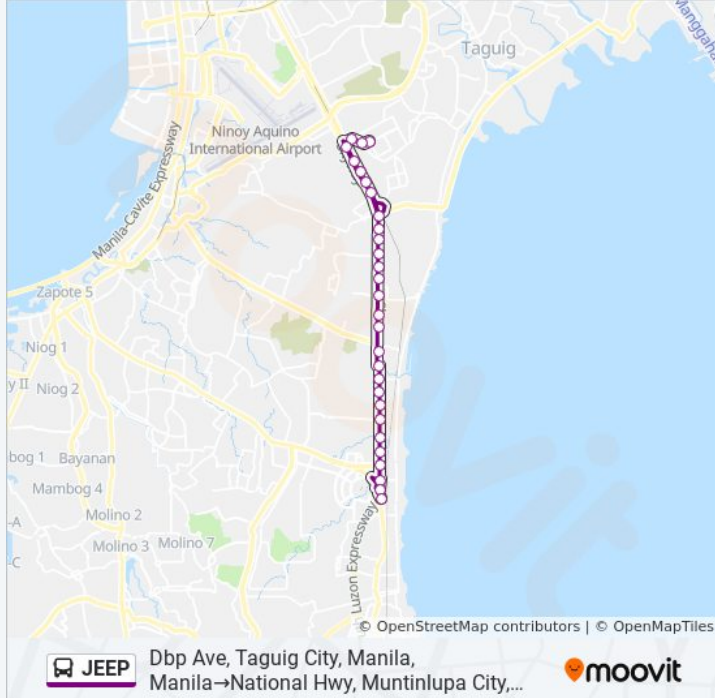

### JEEP bus Info

**Direction:** Dbp Ave, Taguig City, Manila, Manila→National Hwy, Muntinlupa City, Manila

**Stops:** 29

**Trip Duration:** 56 min

**Line Summary:**

South Luzon Expressway / Concepcion St,  
Muntinlupa City, Manila

South Luzon Expressway, Muntinlupa City, Manila

South Luzon Expressway, Muntinlupa City, Manila

Alabang-South Station Ramp, Muntinlupa City,  
Manila

South Luzon Expressway / Montillano St  
Intersection, Muntinlupa City, Manila

Starmall Footbridge, Starmall Starmall Service Rd,  
Muntinlupa City, Manila

National Hwy, Muntinlupa City, Manila

**Direction: National Hwy, Muntinlupa City,  
Manila→Dbp Ave, Taguig City, Manila, Manila**

30 stops

[VIEW LINE SCHEDULE](#)

National Hwy, Muntinlupa City, Manila

Starmall Footbridge, Starmall Starmall Service Rd,  
Muntinlupa City, Manila

South Luzon Expressway / Montillano St  
Intersection, Muntinlupa City, Manila