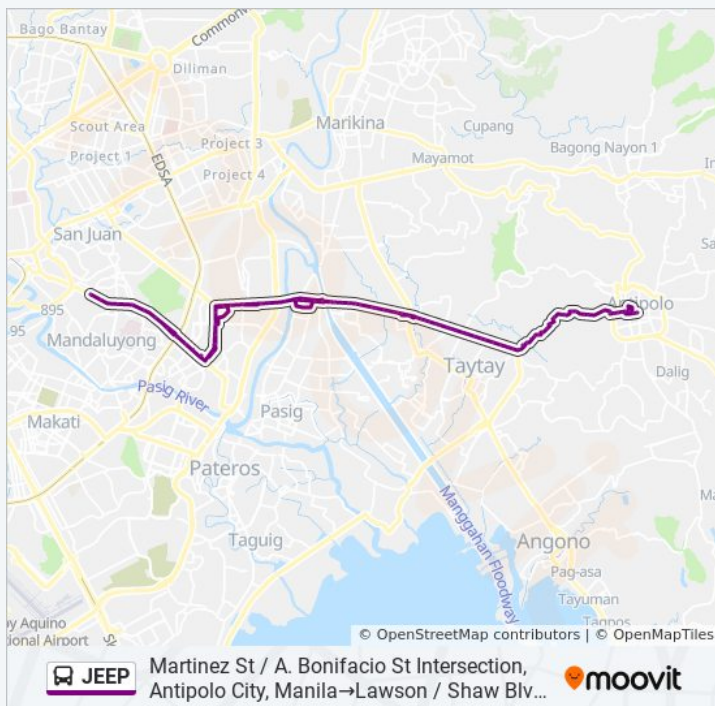

### JEEP bus Info

**Direction:** Martinez St / A. Bonifacio St Intersection, Antipolo City, Manila→Lawson / Shaw Blvd Intersection, Mandaluyong City

**Stops:** 85

**Trip Duration:** 89 min

**Line Summary:**