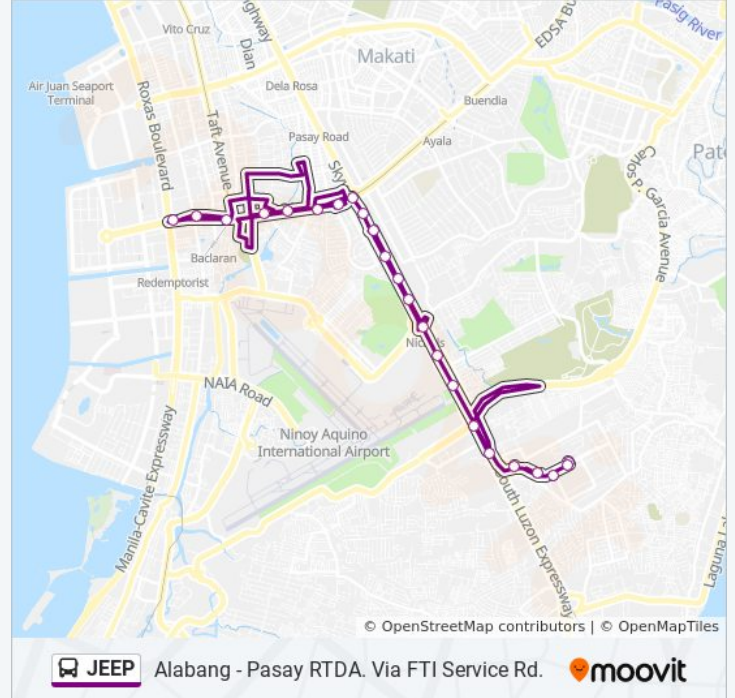

## Alabang - Pasay RTDA. Via FTI Service Rd.

[View In Website Mode](#)

The JEEP bus line (Alabang - Pasay RTDA. Via FTI Service Rd.) has 2 routes. For regular weekdays, their operation hours are:

- (1) Dbp Ave, Taguig City, Manila, Manila→Epifanio De Los Santos Avenue, Lungsod Ng Pasay: 12:00 AM - 11:00 PM
  - (2) Epifanio De Los Santos Avenue, Lungsod Ng Pasay→Dbp Ave, Taguig City, Manila, Manila: 12:00 AM - 11:00 PM
- Use the Moovit App to find the closest JEEP bus station near you and find out when is the next JEEP bus arriving.

### JEEP bus Info

**Direction:** Epifanio De Los Santos Avenue, Lungsod Ng Pasay→Dbp Ave, Taguig City, Manila, Manila

**Stops:** 23

**Trip Duration:** 41 min

**Line Summary:**

South Luzon Expressway, Taguig City, Manila

South Luzon Expressway, Taguig City, Manila

South Luzon Expressway, Taguig City, Manila

South Luzon Expressway, Taguig City, Manila

Dbp Ave, Taguig City, Manila, Manila

Dbp Ave, Taguig City, Manila, Manila

Food Terminal Incorporated, Dbp Ave, Taguig City, Manila, Manila

Food Terminal Incorporated, Dbp Ave, Taguig City, Manila, Manila

Dbp Ave, Taguig City, Manila, Manila

JEEP bus time schedules and route maps are available in an offline PDF at [moovitapp.com](https://moovitapp.com). Use the [Moovit App](#) to see live bus times, train schedule or subway schedule, and step-by-step directions for all public transit in Manila.