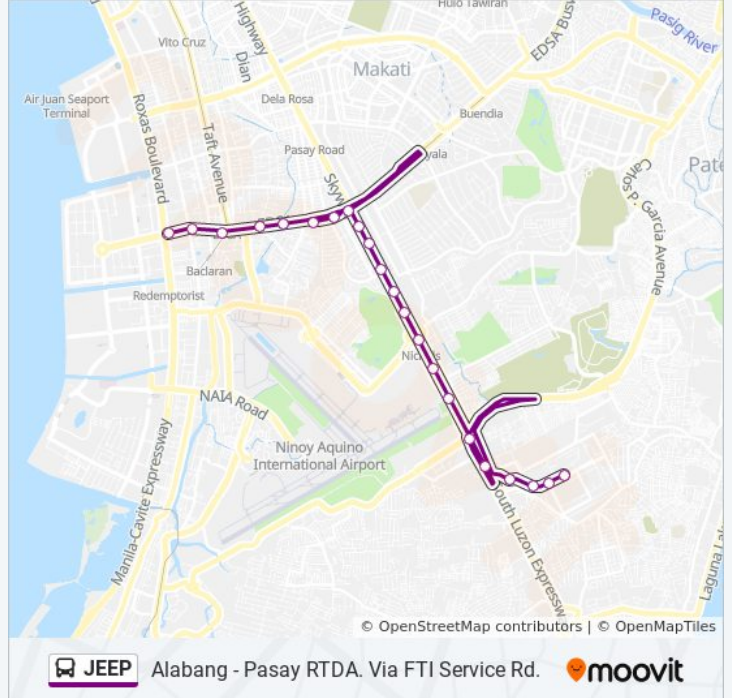

**Direction: Dbp Ave, Taguig City, Manila, Manila→Epifanio De Los Santos Avenue, Lungsod Ng Pasay**

22 stops

[VIEW LINE SCHEDULE](#)

- Dbp Ave, Taguig City, Manila, Manila
- Dbp Ave, Taguig City, Manila, Manila
- Dbp Ave, Taguig City, Manila, Manila
- Dbp Ave, Taguig City, Manila, Manila
- South Luzon Expressway, Taguig City, Manila
- South Luzon Expressway, Taguig City, Manila
- South Luzon Expressway, Taguig City, Manila
- South Luzon Expressway, Taguig City, Manila
- South Luzon Expressway, Taguig City, Manila
- South Luzon Expressway, Makati City, Manila
- South Luzon Expressway, Makati City, Manila
- South Luzon Expressway, Makati City, Manila
- South Luzon Expressway, Makati City, Manila
- South Luzon Expressway, Makati City, Manila
- South Luzon Expressway, Makati City, Manila
- Epifanio De Los Santos Avenue / Skyway , Lungsod Ng Makati, Manila
- Epifanio De Los Santos Avenue, Lungsod Ng Makati, Manila
- Epifanio De Los Santos Avenue, 820
- Epifanio De Los Santos Avenue, Lungsod Ng Makati, Manila

### JEEP bus Info

**Direction:** Dbp Ave, Taguig City, Manila, Manila→Epifanio De Los Santos Avenue, Lungsod Ng Pasay  
**Stops:** 22  
**Trip Duration:** 40 min  
**Line Summary:**

Epifanio De Los Santos Avenue, Lungsod Ng Pasay

Epifanio De Los Santos Avenue, Lungsod Ng Pasay

Epifanio De Los Santos Avenue, 329

Epifanio De Los Santos Avenue, Lungsod Ng Pasay

**Direction: Epifanio De Los Santos Avenue, Lungsod Ng Pasay→Dbp Ave, Taguig City, Manila, Manila**

23 stops

[VIEW LINE SCHEDULE](#)

Epifanio De Los Santos Avenue, Lungsod Ng Pasay

Epifanio De Los Santos Avenue, 329

Epifanio De Los Santos Avenue, Lungsod Ng Pasay

Epifanio De Los Santos Avenue, Lungsod Ng Pasay