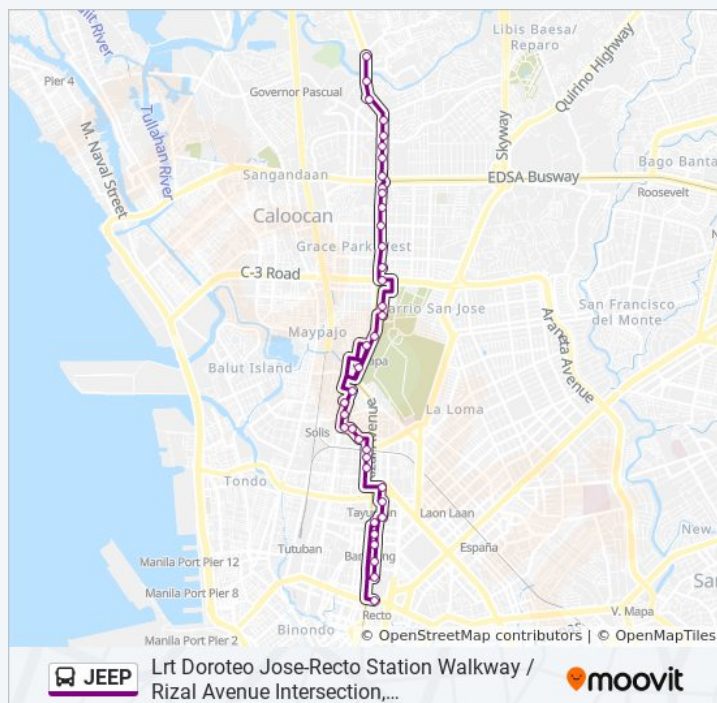

P. Sevilla Street / 2th Avenue West Intersection, Caloocan City

Rizal Avenue / Jose Abad Santos Avenue Interchange, Caloocan City

Jose Abad Santos Avenue / Morong Intersection, Quezon City

Jose Abad Santos Avenue / Corregidor Intersection, Quezon City

Bonifacio Market, Macarthur Highway, Caloocan City

Floresco North Mortuary, Macarthur Highway, Caloocan City

JEEP bus Info

Direction: Lrt Doroteo Jose-Recto Station Walkway / Rizal Avenue Intersection, Manila→Calalang General Hospital, Macarthur Highway, Malabon City

Stops: 38

Trip Duration: 49 min

Line Summary:

Macarthur Highway / Lazones Intersection,
Malabon City

Potrero Heights Elementary School, Macarthur
Highway, Malabon City

Malabon City / Victoneta Avenue Intersection,
Malabon City