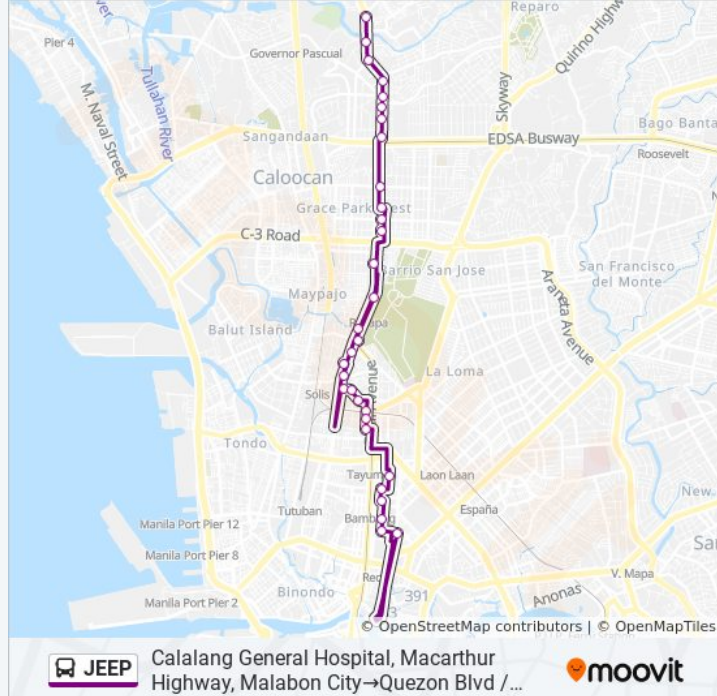

Jose Abad Santos Avenue, Quezon City

Jose Abad Santos Avenue / T Bugallon Street Intersection, Quezon City

T Bugallon Street, Quezon City

T Bugallon Street / Cavite Intersection, Quezon City

T. Mapua / New Antipolo Intersection, Quezon City

T. Mapua / Laguna Intersection, Quezon City

Tomas Mapua / Batangas Intersection, Manila

Felix Huertas, Manila

Quiricada / Felix Huertas Intersection, Manila

Felix Huertas, Manila

Felix Huertas, Manila

Sulu, Manila

Quezon Blvd / P.Paredes Intersection, Manila

Direction: Lrt Doroteo Jose-Recto Station Walkway / Rizal Avenue Intersection, Manila → Calalang General Hospital, Macarthur Highway, Malabon City

38 stops

[VIEW LINE SCHEDULE](#)

Lrt Doroteo Jose-Recto Station Walkway / Rizal Avenue Intersection, Manila

Jose R. Reyes Memorial Medical Center, Rizal Avenue, Manila

Lope De Vega / Oroquieta Intersection, Manila

Oroquieta / Mayhaligue Intersection, Manila