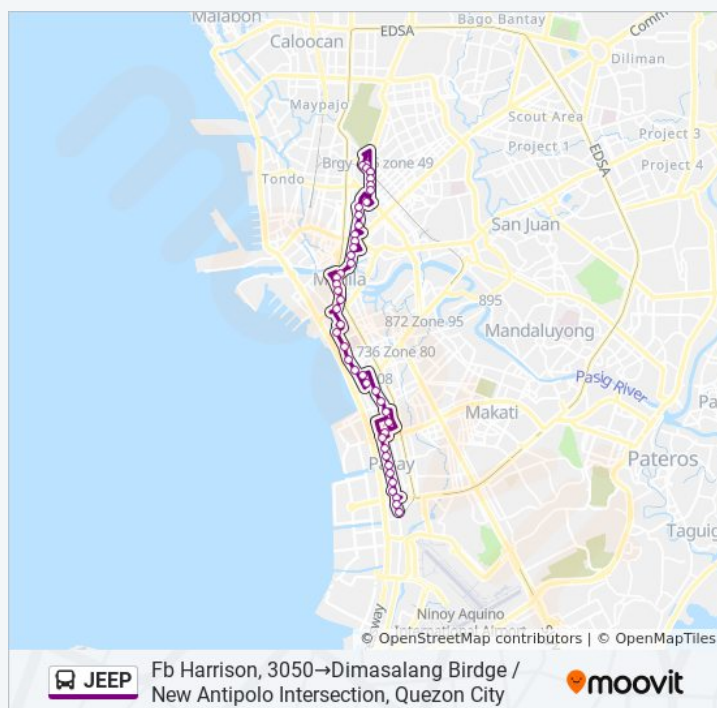

### JEEP bus Info

**Direction:** Fb Harrison, 3050→Dimasalang Birdge / New Antipolo Intersection, Quezon City

**Stops:** 45

**Trip Duration:** 57 min

**Line Summary:**

Fb Harrison, 3050→Dimasalang Birdge / New Antipolo Intersection, Quezon City