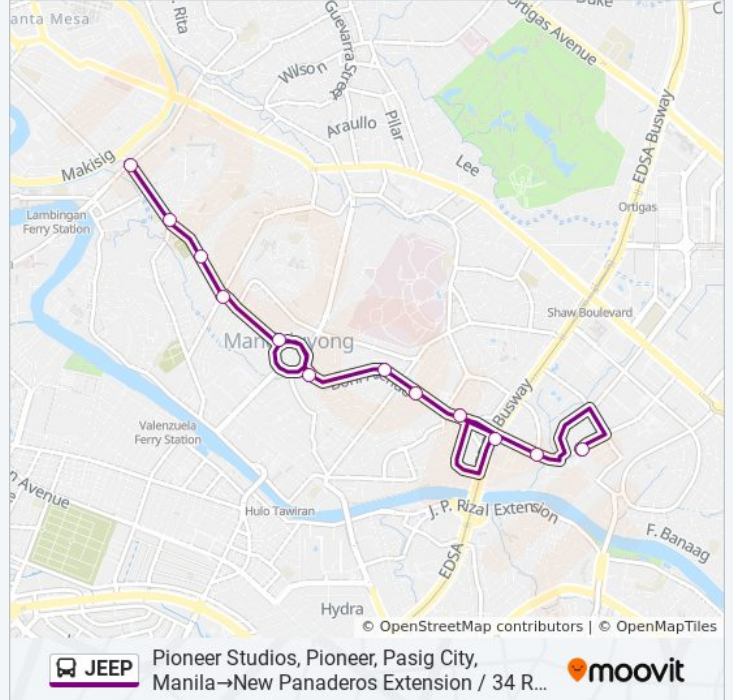

**JEEP bus Info**

**Direction:** New Panaderos Extension / 34 Rte Rev. G. Aglipay Intersection, Mandaluyong City→Pioneer Studios, Pioneer, Pasig City, Manila

**Stops:** 13

**Trip Duration:** 22 min

**Line Summary:**

**Direction: Pioneer Studios, Pioneer, Pasig City, Manila→New Panaderos Extension / 34 Rte Rev. G. Aglipay Intersection, Mandaluyong City**

12 stops

[VIEW LINE SCHEDULE](#)

- Pioneer Studios, Pioneer, Pasig City, Manila
- Pioneer / Madison Intersection, Mandaluyong City, Manila
- Boni Ave / Epifanio De Los Santos Avenue Intersection, Mandaluyong City, Manila
- Boni Ave Near Pulog Intersection, Mandaluyong City, Manila
- Rizal Technological University, Basilan / Boni Avenue, Mandaluyong City, Manila
- Boni Ave, Mandaluyong City, Manila
- Mandaluyong City Medical Center, Boni Ave / Sto Rosario Intersection, Mandaluyong City, Manila
- Boni Ave / Sto Rosario Intersection, Mandaluyong City, Manila
- Boni Ave / Primo Cruz Intersection, Mandaluyong City, Manila
- Boni Ave / F. Ortigas Intersection, Mandaluyong City
- Rev. G. Aglipay / Boni Ave / A.T. Reyes Intersection, Mandaluyong City
- New Panaderos Extension / 34 Rte Rev. G. Aglipay Intersection, Mandaluyong City

### JEEP bus Time Schedule

Pioneer Studios, Pioneer, Pasig City, Manila→New Panaderos Extension / 34 Rte Rev. G. Aglipay Intersection, Mandaluyong City Route Timetable:

Sunday	12:00 AM - 10:00 PM
Monday	12:00 AM - 11:00 PM
Tuesday	12:00 AM - 11:00 PM
Wednesday	12:00 AM - 11:00 PM
Thursday	12:00 AM - 11:00 PM
Friday	12:00 AM - 11:00 PM
Saturday	12:00 AM - 10:00 PM

### JEEP bus Info

**Direction:** Pioneer Studios, Pioneer, Pasig City, Manila→New Panaderos Extension / 34 Rte Rev. G. Aglipay Intersection, Mandaluyong City

**Stops:** 12

**Trip Duration:** 20 min

**Line Summary:**