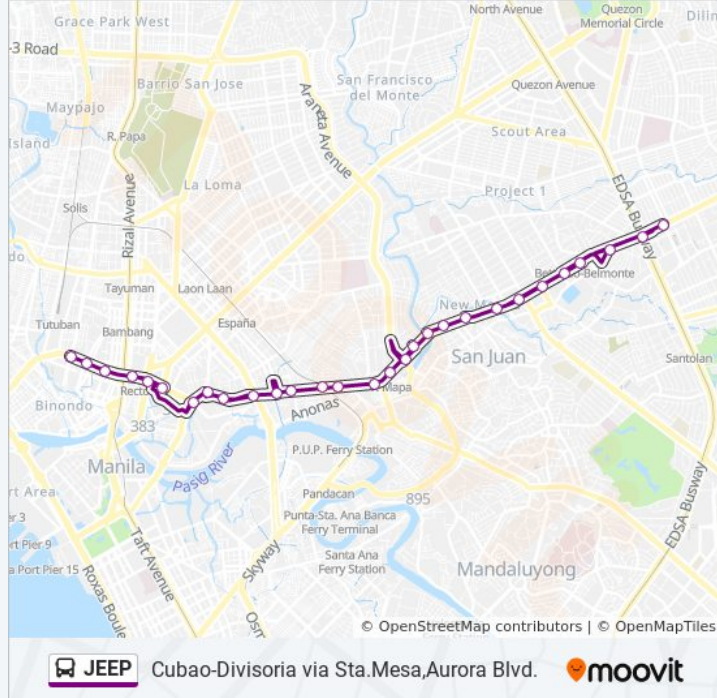

Ramon Magsaysay Blvd / Altura Intersection, Manila

Paltok / Ramon Magsaysay Blvd Intersection, Manila

Pureza Extension / Ramon Magsaysay Blvd Intersection, Manila

Ramon Magsaysay Blvd, Manila

Ramon Magsaysay Blvd, Manila

Ramon Magsaysay Blvd, Manila

Jollibee Figueras Legarda / Bustillos Intersection, Manila

Mendiola / Legarda Intersection, Manila

Claro M. Recto Ave / Nicanor Reyes Street Intersection, Manila

Claro M. Recto Ave / Quezon Blvd Intersection, Manila

Lrt Doroteo Jose-Recto Station Walkway / Rizal Avenue Intersection, Manila

Teodora Alonzo / Claro M. Recto Ave Intersection, Manila

Claro M. Recto Ave / Guillermo Masangkay Intersection, Manila

Claro M. Recto Ave / Jose Abad Santos Ave. Intersection, Manila

Direction: Claro M. Recto Ave / Jose Abad Santos Ave. Intersection, Manila → Aurora Blvd / General Aguinaldo Ave Intersection, Quezon City, Manila

33 stops

[VIEW LINE SCHEDULE](#)

Claro M. Recto Ave / Jose Abad Santos Ave. Intersection, Manila

Claro M. Recto Ave / Guillermo Masangkay Intersection, Manila

Teodora Alonzo / Claro M. Recto Ave Intersection, Manila

Lrt Doroteo Jose-Recto Station Walkway / Rizal Avenue Intersection, Manila

Claro M. Recto Ave / Quezon Blvd Intersection, Manila

Claro M. Recto Ave / Nicanor Reyes Street

JEEP bus Time Schedule

Claro M. Recto Ave / Jose Abad Santos Ave. Intersection, Manila → Aurora Blvd / General Aguinaldo Ave Intersection, Quezon City, Manila
Route Timetable:

Sunday	12:00 AM - 10:00 PM
Monday	12:00 AM - 11:00 PM
Tuesday	12:00 AM - 11:00 PM
Wednesday	12:00 AM - 11:00 PM
Thursday	12:00 AM - 11:00 PM
Friday	12:00 AM - 11:00 PM
Saturday	12:00 AM - 10:00 PM

JEEP bus Info