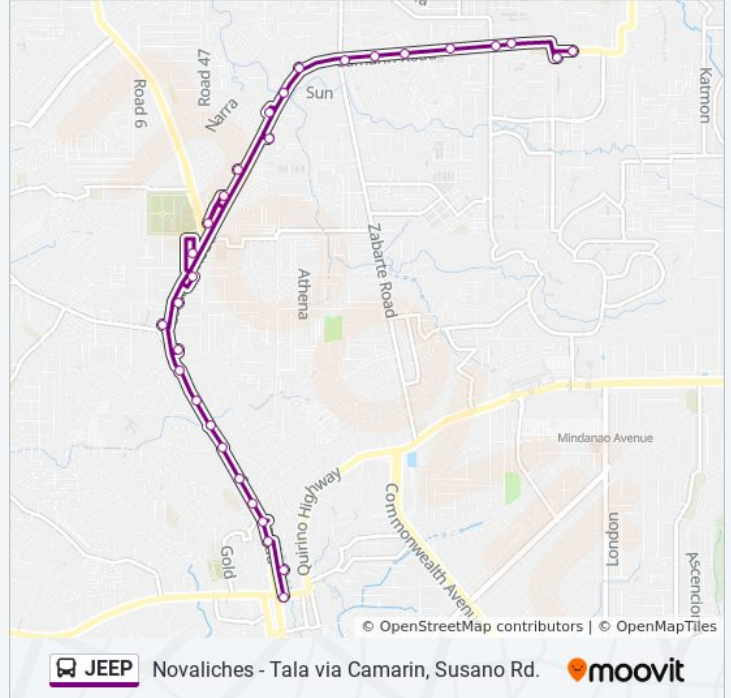

Use the Moovit App to find the closest JEEP bus station near you and find out when is the next JEEP bus arriving.

Direction: Ramirez / Quirino Highway, Caloocan City→San Vicente / Camarin Road Intersection, Caloocan City

JEEP bus Info

Direction: Ramirez / Quirino Highway, Caloocan City→San Vicente / Camarin Road Intersection, Caloocan City

Stops: 30

Trip Duration: 31 min

Line Summary:

Camarin Road, Caloocan City

Camarin Road, Caloocan City

Camarin Road / Sampaguita Intersection,
Caloocan City

Camarin Road, Caloocan City

Zabarte Road / Camarin Road Intersection,
Caloocan City

Camarin Road Near the Bellefonte, Caloocan City

Camarin Road Near the Bellefonte, Caloocan City

Camarin Road Near Thunderbird Subdivision,
Caloocan City

Camarin Road / Ilang - Ilang Intersection,
Caloocan City

Camarin Road, Caloocan City

Camarin Road, Sampaloc Intersection, Caloocan
City

San Vicente / Camarin Road Intersection,
Caloocan City