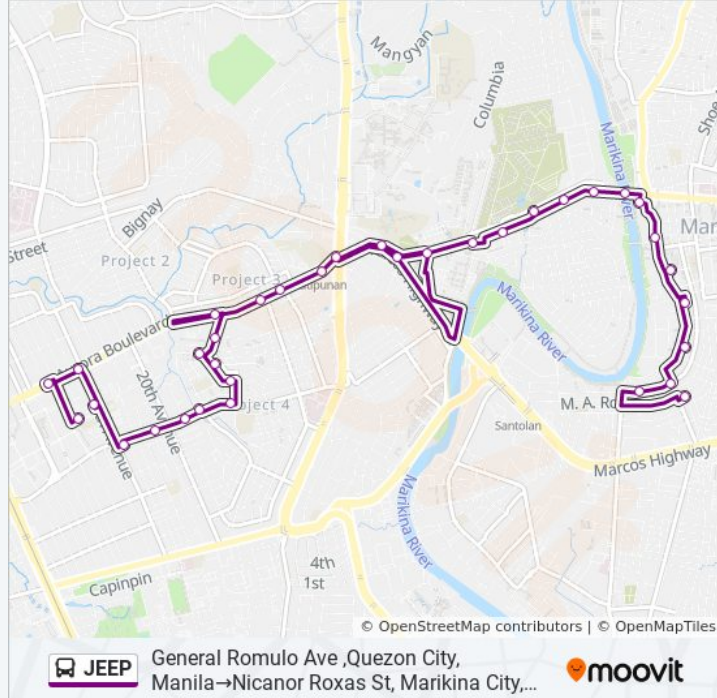

Marcos Hwy, Marikina City, Manila

Marcos Hwy / A. Bonifacio Ave Intersection, Pasig City, Manila

A. Bonifacio Ave, Marikina City, Manila

A. Bonifacio Ave, Marikina City, Manila

A. Bonifacio Ave, Marikina City, Manila

A. Bonifacio Ave, Marikina City, Manila

A. Bonifacio Ave, Marikina City, Manila

A. Bonifacio Ave, Marikina City, Manila

A. Bonifacio Ave, Marikina City, Manila

J. P. Rizal St, Marikina City, Manila

J. P. Rizal St, Marikina City, Manila

J. P. Rizal St / Kapitan Moy St Intersection, Marikina City, Manila

J. P. Rizal St, Marikina City, Manila

J. P. Rizal St, Marikina City, Manila

J. P. Rizal St, Marikina City, Manila

J. P. Rizal St, Marikina City, Manila

Nicanor Roxas St, Marikina City, Manila

Direction: Nicanor Roxas St, Marikina City, Manila→General Romulo Ave ,Quezon City, Manila

33 stops

[VIEW LINE SCHEDULE](#)

Nicanor Roxas St, Marikina City, Manila

J. P. Rizal St, Marikina City, Manila

E Dela Paz St, Marikina City, Manila

E Dela Paz St, Marikina City, Manila

E Dela Paz St, Marikina City, Manila

W Paz, Marikina City, Manila

Shoe Ave / W Paz Intersection, Marikina City, Manila

Shoe Ave, Marikina City, Manila

Sumulong Hwy, Marikina City, Manila

JEEP bus Time Schedule

Nicanor Roxas St, Marikina City, Manila→General Romulo Ave ,Quezon City, Manila Route Timetable:

Sunday	12:00 AM - 10:00 PM
Monday	12:00 AM - 11:00 PM
Tuesday	12:00 AM - 11:00 PM
Wednesday	12:00 AM - 11:00 PM
Thursday	12:00 AM - 11:00 PM
Friday	12:00 AM - 11:00 PM
Saturday	12:00 AM - 10:00 PM

JEEP bus Info

Direction: Nicanor Roxas St, Marikina City, Manila→General Romulo Ave ,Quezon City, Manila

Stops: 33

Trip Duration: 35 min