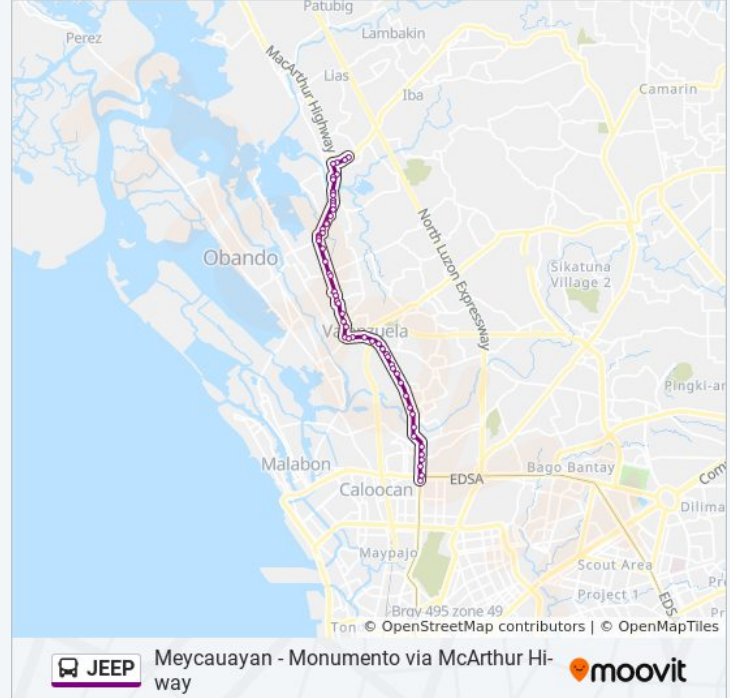

Use the Moovit App to find the closest JEEP bus station near you and find out when is the next JEEP bus arriving.

Direction: Monumento, Rizal Avenue, Caloocan City→Pwrhauz Ministries Inc., Malhacan Road, City Of Meycauayan

Flying V Gas, Macarthur Highway, Valenzuela City

Macarthur Highway / Maysan Road Intersection,
Malinta, Valenzuela City

Malinta Elementary School, Macarthur Highway,
Malinta, Valenzuela City

Jolibee, Macarthur Highway, Malinta, Valenzuela
City

Dalandan, Fire Sub Station, Macarthur
Highway, Dalandan, Valenzuela City

Ign Pharmacy, Macarthur Highway, Dalandan,
Valenzuela City

Macarthur Highway / Santiago Road Interchange,
Dalandan, Valenzuela City

Macarthur Highway, Dalandan, Valenzuela City

Marisyl School, Macarthur Highway, Malanday
Valenzuela City

Mercury Drug Store, Macarthur Highway,
Malanday, Valenzuela City

Mananday Tricycle And Pedicab Terminal,
Macarthur Highway, Malanday, Valenzuela City