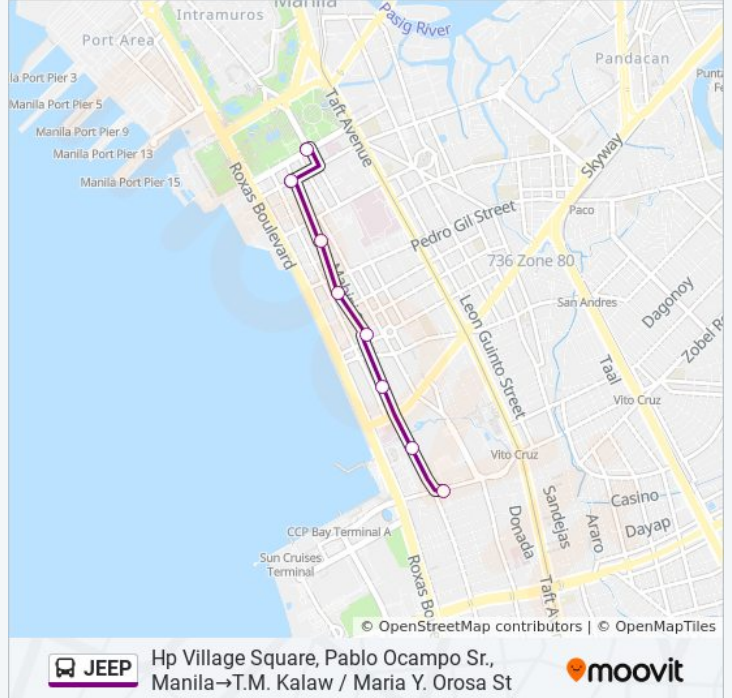

[VIEW LINE SCHEDULE](#)

Hp Village Square, Pablo Ocampo Sr., Manila

Hospital, A.Mabini, Manila

A.Mabini, Manila

A.Mabini, Manila

A.Mabini, Manila

Sta. Monica / A.Mabini Intersection, Manila

Mayfair Tower, United Nations Ave, Manila

JEEP bus Info

Direction: Hp Village Square, Pablo Ocampo Sr., Manila→T.M. Kalaw / Maria Y. Orosa St

Stops: 8

Trip Duration: 13 min

Line Summary:

Direction: Maria Y. Orosa St, Manila→Roosevelt Avenue / Adams Intersection, Quezon City

48 stops

[VIEW LINE SCHEDULE](#)

- Maria Y. Orosa St, Manila
- Padre Burgos St, Manila
- Padre Burgos / Taft Ave Intersection St, Manila
- Taft Ave, Manila
- Taft Ave, Manila
- Padre Burgos St, Manila
- Mcarthur Bridge , Manila
- Rizal Avenue, Manila
- Rizal Avenue, Manila
- Valariano Fugoso, Manila
- Valariano Fugoso, Manila
- Valariano Fugoso, Manila
- Rizal Avenue, Manila
- Rizal Avenue, Manila
- Jose R. Reyes Memorial Medical Center, Rizal Avenue, Manila
- Department Of Health, Razal Avenue, Manila
- Light Rail Transportation 1, Manila

JEEP bus Info

Direction: Maria Y. Orosa St, Manila→Roosevelt Avenue / Adams Intersection, Quezon City

Stops: 48

Trip Duration: 54 min

Line Summary:

Light Rail Transportation 1, Manila

Light Rail Transportation / New Antipolo, Quezon City