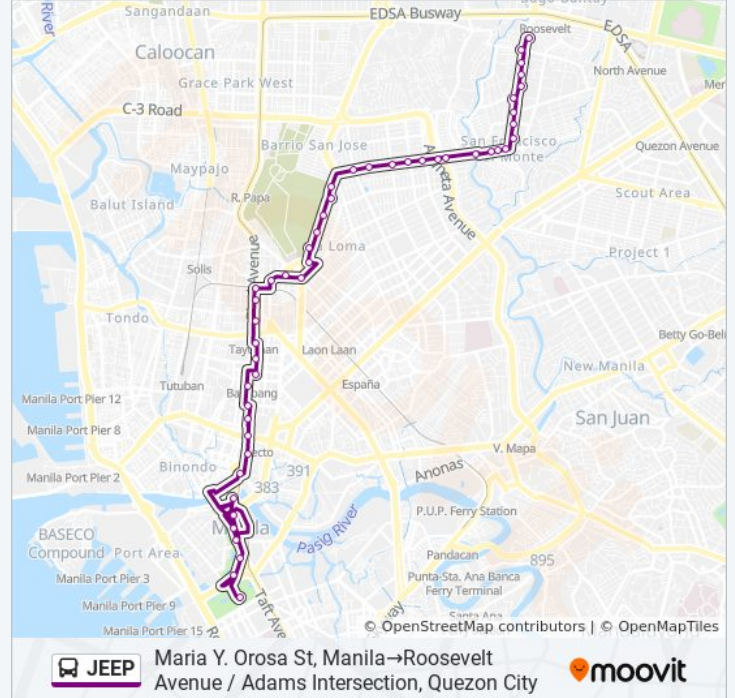

Andres Bonifacio Near Manila North Cemetary, Quezon City

Del Monte Avenue / D Tuazon Intersection, Quezon City

Del Monte Avenue / Matutum Intersection, Quezon City

Del Monte Avenue / Banawe Intersection, Quezon City

Del Monte Avenue / Biak Na Bato Intersection, Quezon City

Del Monte Avenue / Sto. Domingo Intersection, Quezon City

Del Monte Avenue / Araneta Avenue Intersection, Quezon City

Del Monte Avenue / Don Ramon Intersection, Quezon City

Del Monte Avenue / Malac Intersection, Quezon City

Del Monte Avenue / Valencia Intersection, Quezon City

7/11 Del Monte Avenue, Quezon City

Del Monte Avenue / Roosevelt Avenue Intersection, Quezon City

Jehovah's Witness Watchtower Branch Office, Roosevelt Avenue, Quezon City