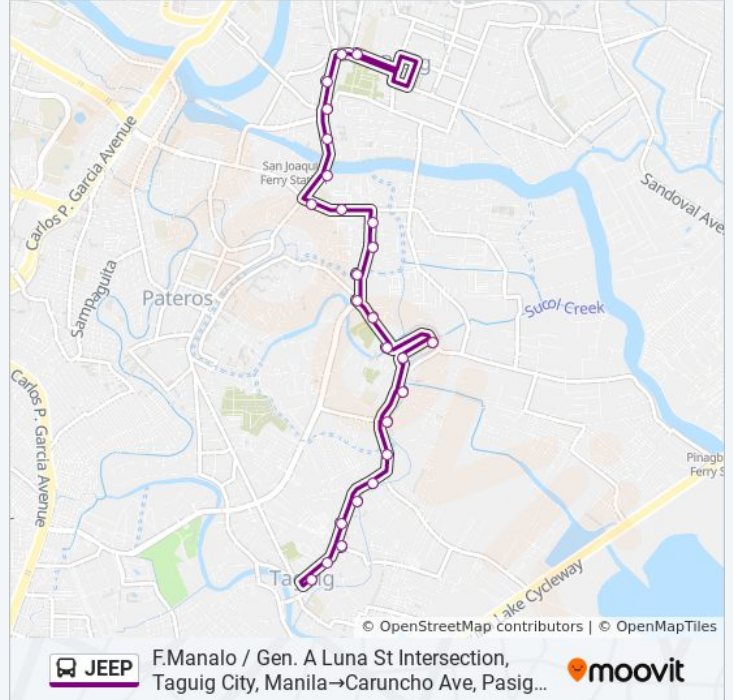

Use the Moovit App to find the closest JEEP bus station near you and find out when is the next JEEP bus arriving.

Direction: Caruncho Ave, Pasig City, Manila→F.Manalo / Gen. A Luna St Intersection, Taguig City, Manila

JEEP bus Info

Direction: Caruncho Ave, Pasig City, Manila→F.Manalo / Gen. A Luna St Intersection, Taguig City, Manila

Stops: 24

Trip Duration: 23 min

Line Summary:

City, Manila

F.Manalo, Taguig City, Manila

JEEP bus Info

Direction: F.Manalo / Gen. A Luna St Intersection, Taguig City, Manila → Caruncho Ave, Pasig City, Manila

Stops: 25

Trip Duration: 25 min

Line Summary:

Visitacion Intersection, Taguig City, Manila

A. Luna St, Pasig City, Manila

A. Luna St / Caruncho Ave Intersection, Pasig City, Manila

Caruncho Ave, Pasig City, Manila

JEEP bus time schedules and route maps are available in an offline PDF at moovitapp.com. Use the [Moovit App](#) to see live bus times, train schedule or subway schedule, and step-by-step directions for all public transit in Manila.