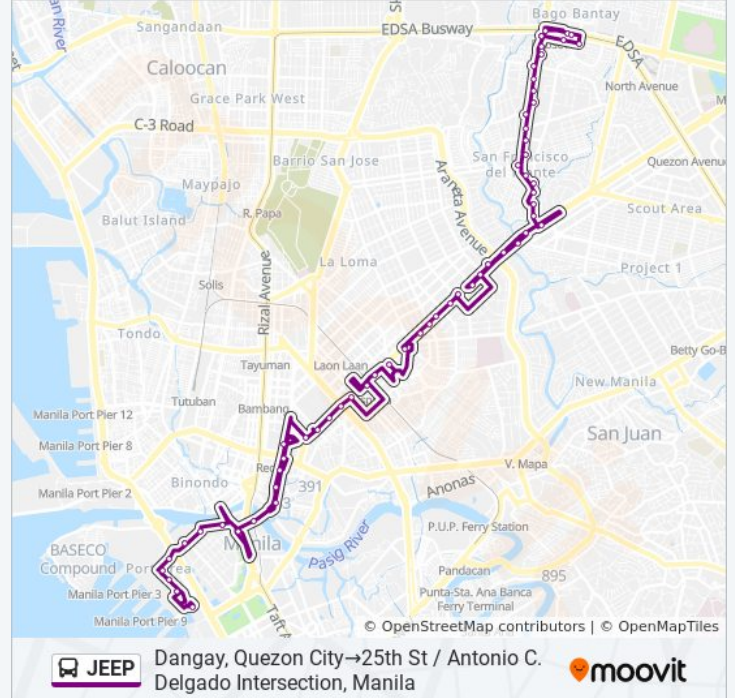

Roosevelt Avenue / Atty. Pal Senador Sr. Intersection, Quezon City

Roosevelt Avenue / Baler Intersection, Quezon City

Jehovah's Witness Watchtower Branch Office, Roosevelt Avenue, Quezon City

Jehovah's Witness Watchtower Branch Office, Roosevelt Avenue, Quezon City

Del Monte Avenue / Roosevelt Avenue Intersection, Quezon City

Roosevelt Avenue, Quezon City

Roosevelt Avenue, Quezon City

Roosevelt Avenue / Bautista Intersection, Quezon City

Roosevelt Avenue / De Vera Intersection, Quezon City

Philippine Maritime Institute, Roosevelt Avenue, Quezon City

Quezon Avenue / Roosevelt Avenue Intersection, Quezon City

Hayundai, Quezon Avenue, Quezon City

Quezon Avenue / Scout Chuatoco Intersection, Quezon City

Systems Technology Institute, Quezon Avenue, Quezon City

Quezon Avenue, Quezon City

Santo Domingo Church, Quezon Avenue, Quezon City

Quezon Avenue, Quezon City

Quezon Avenue, Quezon City

National Youth Commission, Quezon Avenue, Quezon City

Quezon Avenue, Quezon City

Quezon Avenue / D Tuazon Intersection West Bound, Quezon City

Apo / Quezon Avenue Intersection, Quezon City

Halcon / Espana Boulevard Intersection, Manila

Instruccion / Espana Boulevard Intersection, Manila

Espana Boulevard / Gen. E. Quintos Street Intersection, Manila