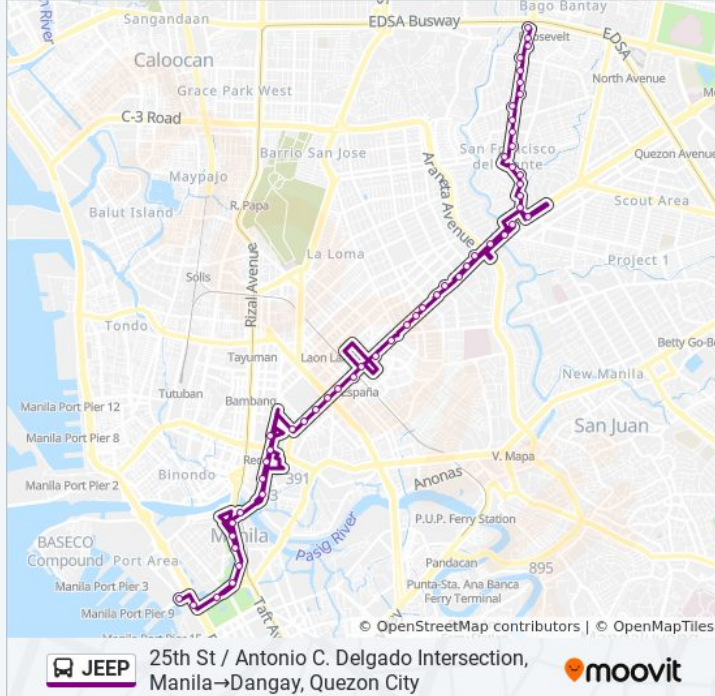

Hayundai, Quezon Avenue, Quezon City

Quezon Avenue / Roosevelt Avenue Intersection, Quezon City

Philipine Maritime Institute, Roosevelt Avenue, Quezon City

Roosevelt Avenue / De Vera Intersection, Quezon City

Roosevelt Avenue / Bautista Intersection, Quezon City

Roosevelt Avenue, Quezon City

Roosevelt Avenue, Quezon City

Del Monte Avenue / Roosevelt Avenue Intersection, Quezon City

Jehovah's Witness Watchtower Branch Office, Roosevelt Avenue, Quezon City

Jehovah's Witness Watchtower Branch Office,

Roosevelt Avenue, Quezon City

Roosevelt Avenue / Baler Intersection, Quezon City

Roosevelt Avenue / Atty. Pal Senador Sr. Intersection, Quezon City

Roosevelt Avenue, Quezon City

### JEEP bus Info

**Direction:** Dangay, Quezon City→25th St / Antonio C. Delgado Intersection, Manila

**Stops:** 59

**Trip Duration:** 61 min

**Line Summary:**

Roosevelt Avenue / Atty. Pal Senador Sr. Intersection, Quezon City