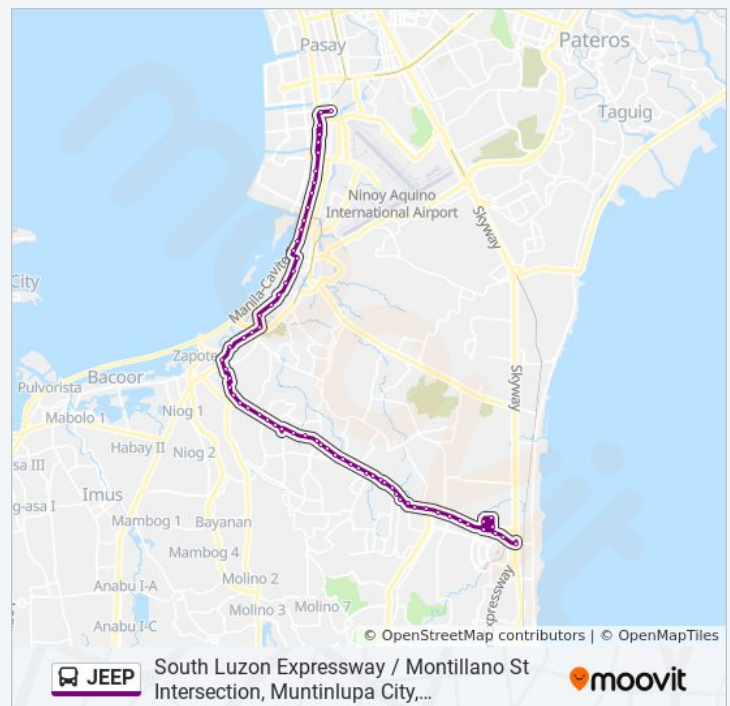

Alabang-Zapote Road, Muntinlupa City, Manila

Alabang-Zapote Road, Muntinlupa City, Manila

Alabang-Zapote Road, Muntinlupa City, Manila

Alabang-Zapote Road, Muntinlupa City, Manila

Alabang-Zapote Road, Muntinlupa City, Manila

Alabang-Zapote Road, Muntinlupa City, Manila

Alabang-Zapote Road, Muntinlupa City, Manila

Mercury Drug - 24 Hours, Alabang-Zapote Road, Muntinlupa City, Manila

Alabang-Zapote Road / Executive Ave Intersection, Muntinlupa City, Manila

Alabang-Zapote Road, Muntinlupa City, Manila

Alabang-Zapote Road, Muntinlupa City, Manila

Sm South Mall

Alabang-Zapote Road / Southmall Access Rd Intersection, Muntinlupa City, Manila

Alabang-Zapote Road, Las Piñas City, Manila

Alabang-Zapote Road, Las Piñas City, Manila

Alabang-Zapote Road, Las Piñas City, Manila

Unilever, Alabang-Zapote Road, Las Piñas City, Manila

Alabang-Zapote Road, Las Piñas City, Manila

Alabang-Zapote Road, Las Piñas City, Manila

Alabang-Zapote Road, Las Piñas City, Manila

Sunday	12:00 AM - 10:00 PM
Monday	12:00 AM - 11:00 PM
Tuesday	12:00 AM - 11:00 PM
Wednesday	12:00 AM - 11:00 PM
Thursday	12:00 AM - 11:00 PM
Friday	12:00 AM - 11:00 PM
Saturday	12:00 AM - 10:00 PM

JEEP bus Info

Direction: South Luzon Expressway / Montillano St Intersection, Muntinlupa City, Manila → Pinaglabanan / Quirino Avenue, Parañaque City, Manila

Stops: 65

Trip Duration: 96 min

Line Summary: