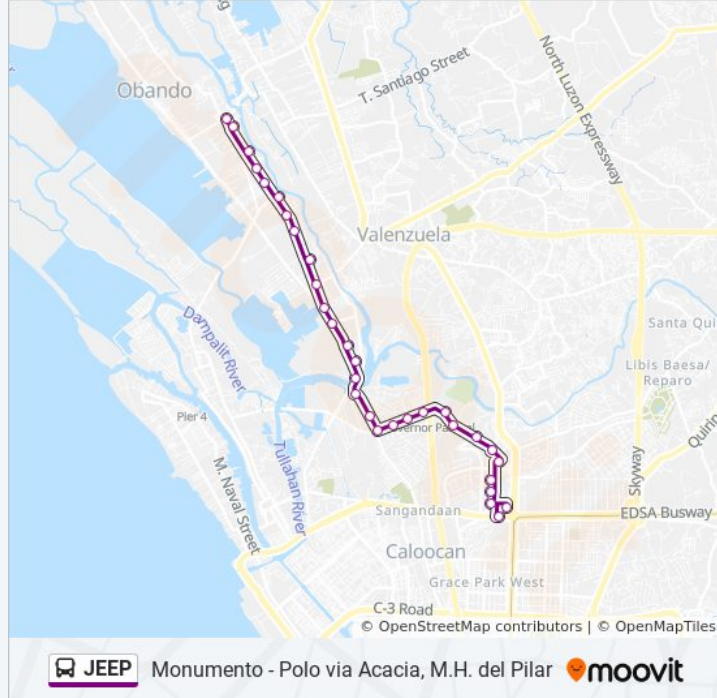

M. D. Del Pilar / Mejorada Intersection, Malabon City

M. D. Del Pilar / Mesina Intersection, Malabon City

M. D. Del Pilar / Yanga Intersection, Malabon City

M. D. Del Pilar, Malabon City

M. D. Del Pilar / Angela Intersection, Malabon City

Heart Of Mary Villa Convent, Malabon City

M. D. Del Pilar / Panghulo Road Intersection, Malabon City

Ap Cruz Community Hospital, M. D. Del Pilar, Malabon City

M. D Del Pilar, Malabon City

Silver Swan Manufacturing Company, M. D Del Pilar, Malabon City

Petron, M. D Del Pilar, Malabon City

F. Navarette Street / M.H Del Pilar Intersection, Malabon City

J. P Rizal / Decena, Obando

M H Del Pilar / Mendoza, Palasan Valenzuela City

Palasan Chapel, M H Del Pilar, Kapitan Viilila, Obando, Valenzuela City

Polo National High School, Palassan Road, Valenzuela City

San Diego De Alcala Parish, Palassan Road, Kapitan Viilila, Valenzuela City

Direction: San Diego De Alcala Parish, Palassan Road, Kapitan Viilila, Valenzuela City→Lapu-Lapu / Samson Road Intersection, Malabon City

31 stops

[VIEW LINE SCHEDULE](#)

San Diego De Alcala Parish, Palassan Road, Kapitan Viilila, Valenzuela City

Polo National High School, Palassan Road, Valenzuela City

Palasan Chapel, M H Del Pilar, Kapitan Viilila, Obando, Valenzuela City

M H Del Pilar / Mendoza, Palasan Valenzuela City

J. P Rizal / Decena, Obando

JEEP bus Time Schedule

San Diego De Alcala Parish, Palassan Road, Kapitan Viilila, Valenzuela City→Lapu-Lapu / Samson Road Intersection, Malabon City Route Timetable:

Sunday	12:00 AM - 10:00 PM
Monday	12:00 AM - 11:00 PM
Tuesday	12:00 AM - 11:00 PM
Wednesday	12:00 AM - 11:00 PM
Thursday	12:00 AM - 11:00 PM
Friday	12:00 AM - 11:00 PM
Saturday	12:00 AM - 10:00 PM