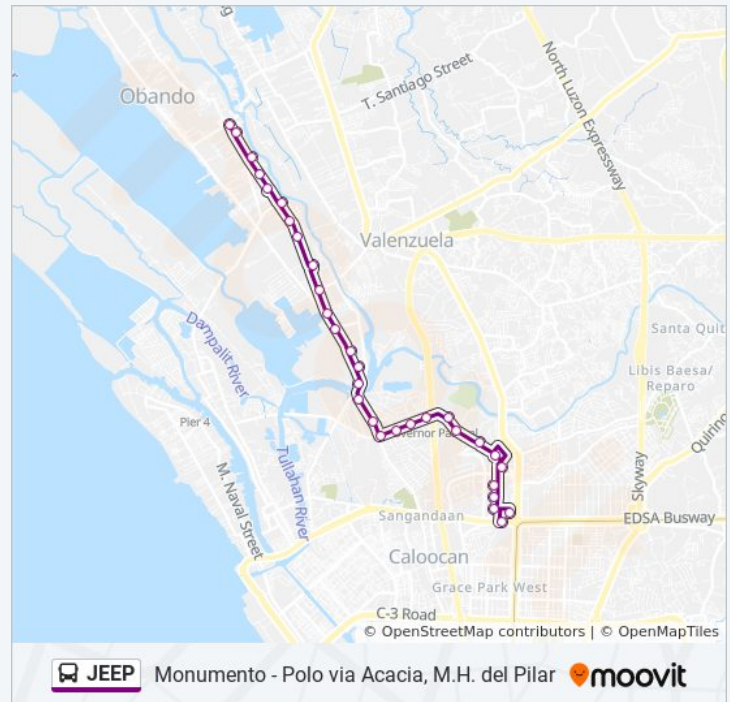

Use the Moovit App to find the closest JEEP bus station near you and find out when is the next JEEP bus arriving.

**Direction: Lapu-Lapu / Samson Road Intersection, Malabon City→San Diego De Alcala Parish, Palassan Road, Kapitan Viilila, Valenzuela City**

**JEEP bus Info**

**Direction:** Lapu-Lapu / Samson Road Intersection, Malabon City→San Diego De Alcala Parish, Palassan Road, Kapitan Viilila, Valenzuela City

**Stops:** 31

**Trip Duration:** 39 min

**Line Summary:**

## JEEP bus Info

**Direction:** San Diego De Alcala Parish, Palassan  
Road, Kapitan Viilila, Valenzuela City→Lapu-Lapu /  
Samson Road Intersection, Malabon City

**Stops:** 31

**Trip Duration:** 39 min

**Line Summary:**