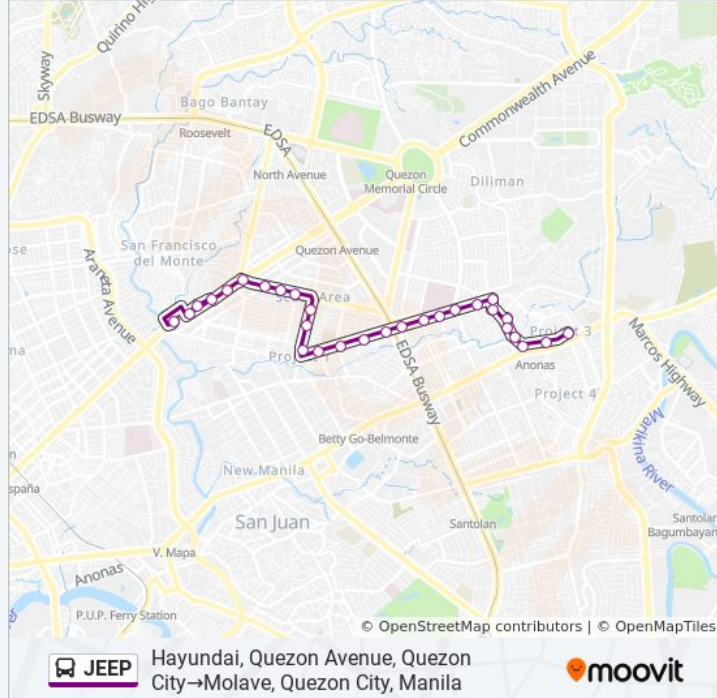

Don Quintin Paredes High School, Anonas, Quezon City, Manila

Anonas / Marang Intersection, Quezon City, Manila

Anonas / Tampoy Intersection, Quezon City, Manila

Anonas / Molave Intersection, Quezon City, Manila

Molave, Quezon City, Manila

Molave, Quezon City, Manila

**Direction: Molave, Quezon City, Manila→Panay Ave, Quezon City, Manila**

28 stops

[VIEW LINE SCHEDULE](#)

Molave, Quezon City, Manila

Narra, Quezon City, Manila

**JEEP bus Info**

**Direction:** Molave, Quezon City, Manila→Panay Ave, Quezon City, Manila

**Stops:** 28

**Trip Duration: 36 min**  
**Line Summary:**

K-10th / Anonas Intersection, Quezon City, Manila

Kamias Rd / Anonas Extension Intersection,  
Quezon City, Manila