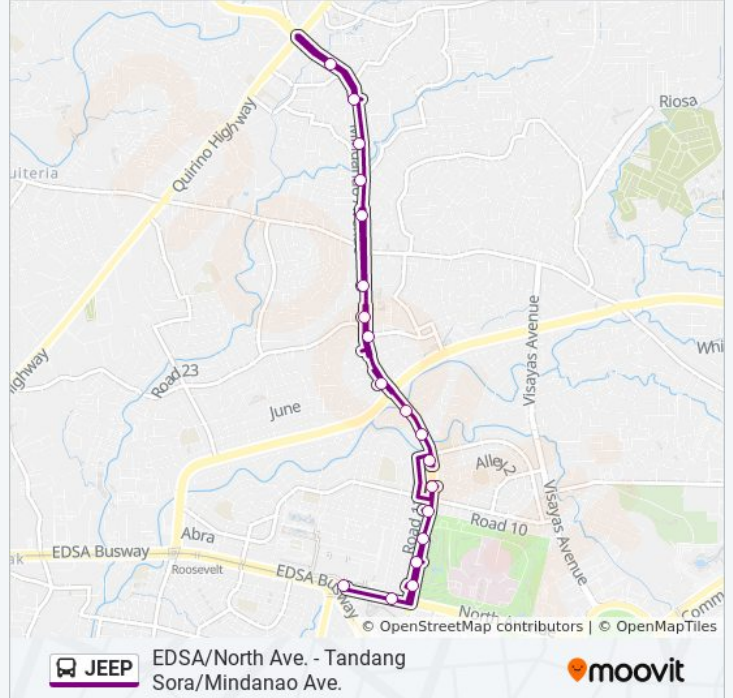

Use the Moovit App to find the closest JEEP bus station near you and find out when is the next JEEP bus arriving.

**Direction: Epifanio De Los Santos Avenue / North Avenue Intersection, Quezon City→Pacific Global Hospital, Mindanao Avenue, Quezon City**

### JEEP bus Info

**Direction:** Epifanio De Los Santos Avenue / North Avenue Intersection, Quezon City→Pacific Global Hospital, Mindanao Avenue, Quezon City

**Stops:** 19

**Trip Duration:** 22 min

**Line Summary:**

Mindanao Avenue / Don Vicente Intersection,  
Quezon City

Mindanao Avenue, Quezon City

Pacific Global Hospital, Mindanao Avenue,  
Quezon City

**Direction: Pacific Global Hospital, Mindanao Avenue, Quezon City→Epifanio De Los Santos Avenue / Trinoma Access Road, Quezon City**

21 stops

[VIEW LINE SCHEDULE](#)

Pacific Global Hospital, Mindanao Avenue,  
Quezon City

Mindanao Avenue, Quezon City

Mindanao Avenue / Don Vicente Intersection,  
Quezon City

Mindanao Avenue, Quezon City

Mindanao Avenue, Quezon City