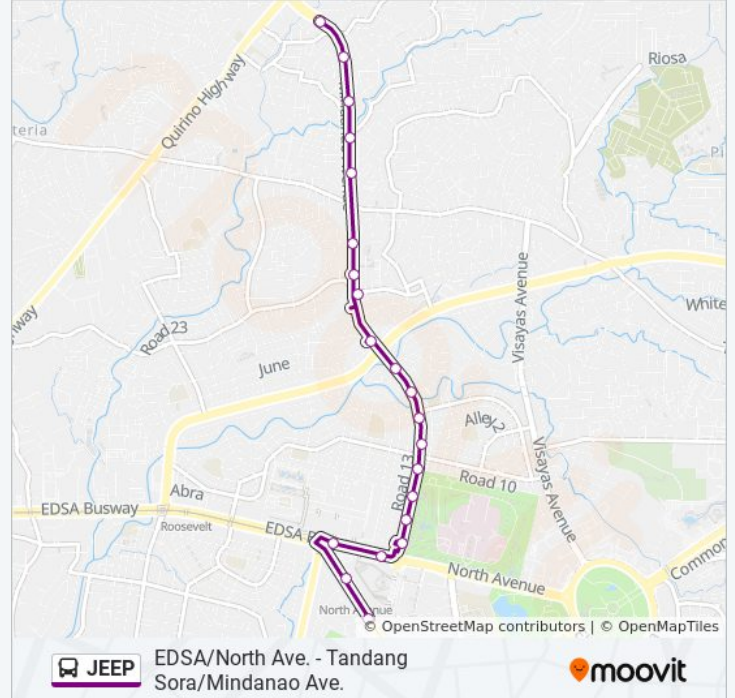

Use the Moovit App to find the closest JEEP bus station near you and find out when is the next JEEP bus arriving.

**Direction: Epifanio De Los Santos Avenue / North Avenue Intersection, Quezon City→Pacific Global Hospital, Mindanao Avenue, Quezon City**

### JEEP bus Info

**Direction:** Pacific Global Hospital, Mindanao Avenue, Quezon City→Epifanio De Los Santos Avenue / Trinoma Access Road, Quezon City

**Stops:** 21

**Trip Duration:** 25 min

**Line Summary:**

Mindanao Avenue, Quezon City

Mindanao Avenue, Quezon City

Sm Hypermarket, North Avenue, Quezon City

Epifanio De Los Santos Avenue / North Avenue  
Intersection, Quezon City

Epifanio De Los Santos Avenue, 888

Epifanio De Los Santos Avenue / Trinoma Access  
Road, Quezon City

JEEP bus time schedules and route maps are available in an offline PDF at [moovitapp.com](https://moovitapp.com). Use the [Moovit App](#) to see live bus times, train schedule or subway schedule, and step-by-step directions for all public transit in Manila.