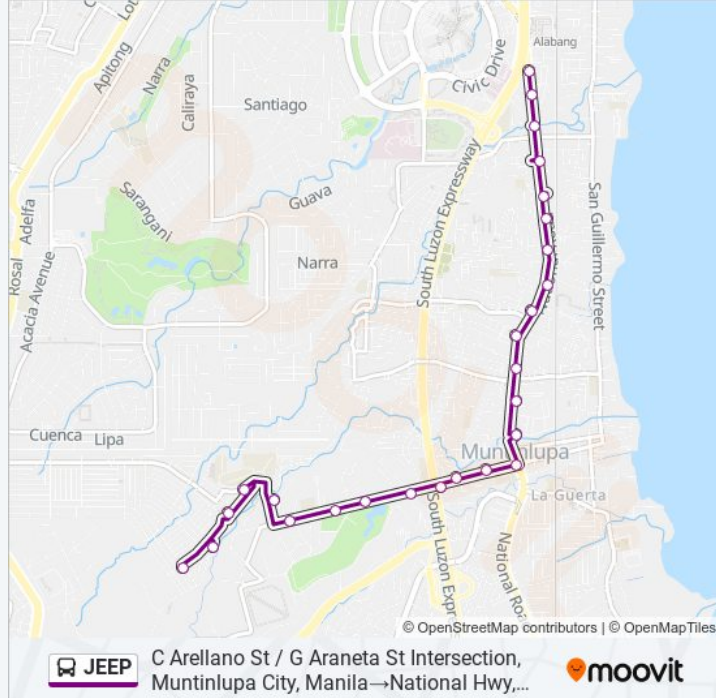

JEEP bus Info
Direction: C Arellano St / G Araneta St Intersection, Muntinlupa City, Manila → National Hwy, Muntinlupa City, Manila
Stops: 26
Trip Duration: 29 min
Line Summary:

Magnolia / National Hwy, Muntinlupa City, Manila

National Hwy, Muntinlupa City, Manila

National Hwy, Muntinlupa City, Manila

National Hwy, Muntinlupa City, Manila

National Hwy, Muntinlupa City, Manila

National Hwy / Visayas St Intersection, Muntinlupa City, Manila

National Hwy / Up St Intersection, Muntinlupa City, Manila

National Hwy, Muntinlupa City, Manila

Direction: C Arellano St / G Araneta St Intersection, Muntinlupa City, Manila→Starmall Footbridge, Starmall Starmall Service Rd, Muntinlupa City, Manila

27 stops
[VIEW LINE SCHEDULE](#)

C Arellano St / G Araneta St Intersection, Muntinlupa City, Manila

C Arellano St, Muntinlupa City, Manila

J Barrera St, Muntinlupa City, Manila

J. Abad Santos St, Muntinlupa City, Manila