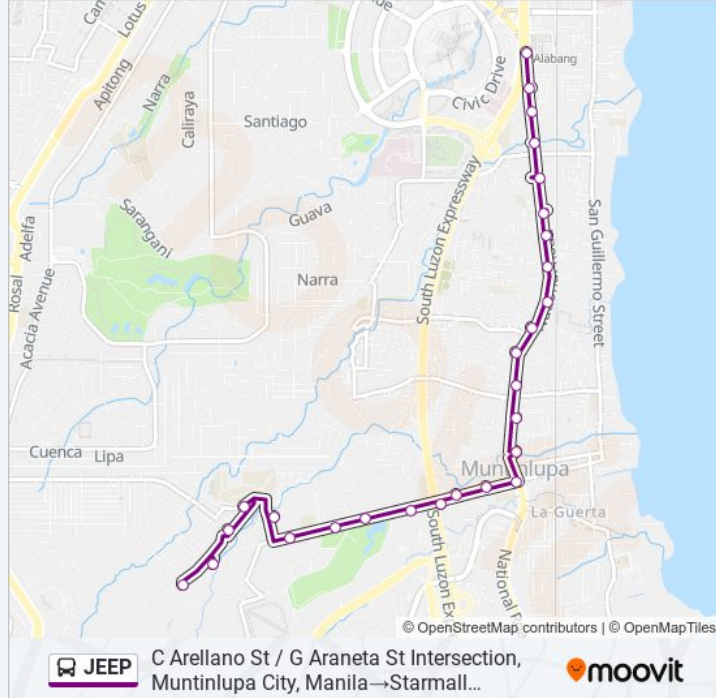

Rizal St, Muntinlupa City, Manila

Rizal St, Muntinlupa City, Manila

Rizal St / National Highway Intersection,
Muntinlupa City, Manila

Alabang Medical Clinic, National Hwy, Muntinlupa
City, Manila

Magnolia / National Hwy, Muntinlupa City, Manila

Veterans' Bank, National Hwy, Muntinlupa City,
Manila

Agro Homes / National Hwy Intersection,
Muntinlupa City, Manila

Nia Rd / National Hwy Intersection, Muntinlupa
City, Manila

National Hwy, Muntinlupa City, Manila

National Hwy, Muntinlupa City, Manila

National Hwy, Muntinlupa City, Manila

National Hwy, Muntinlupa City, Manila

National Hwy, Muntinlupa City, Manila

National Hwy / Visayas St Intersection,
Muntinlupa City, Manila

National Hwy / Up St Intersection, Muntinlupa
City, Manila

National Hwy, Muntinlupa City, Manila

Starmall Footbridge, Starmall Starmall Service Rd,
Muntinlupa City, Manila

**Direction: National Hwy, Muntinlupa City,
Manila → C Arellano St / G Araneta St Intersection,
Muntinlupa City, Manila**

25 stops

[VIEW LINE SCHEDULE](#)

National Hwy, Muntinlupa City, Manila

National Hwy / Up St Intersection, Muntinlupa
City, Manila

National Hwy / Visayas St Intersection,
Muntinlupa City, Manila

National Hwy, Muntinlupa City, Manila

National Hwy, Muntinlupa City, Manila

National Hwy, Muntinlupa City, Manila

JEEP bus Time Schedule

National Hwy, Muntinlupa City, Manila → C Arellano St / G Araneta St Intersection, Muntinlupa City, Manila
Route Timetable:

Sunday	00:00 - 22:00
Monday	00:00 - 23:00
Tuesday	00:00 - 23:00
Wednesday	00:00 - 23:00
Thursday	00:00 - 23:00
Friday	00:00 - 23:00
Saturday	00:00 - 22:00