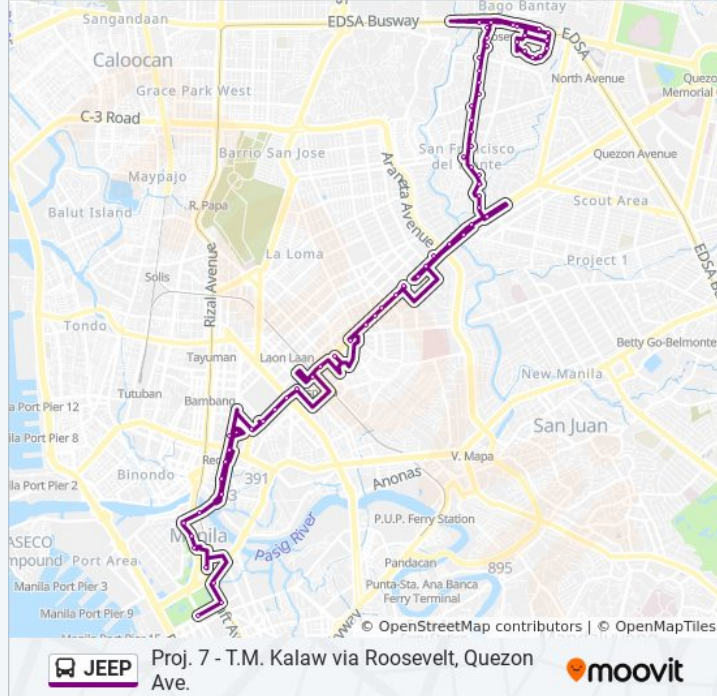

JEEP bus Info

Direction: Dangay / Bansalangin Intersection, Quezon City→T.M. Kalaw / Maria Y. Orosa St

Stops: 64

Trip Duration: 64 min

Line Summary:

Roosevelt Avenue / De Jesus Intersection,
Quezon City

Roosevelt Avenue, Quezon City

Roosevelt Avenue / De Vera Intersection, Quezon
City

Philippine Maritime Institute, Roosevelt Avenue,
Quezon City

Quezon Avenue / Roosevelt Avenue Intersection,
Quezon City

Hayundai, Quezon Avenue, Quezon City

Quezon Avenue / Scout Chuatoco Intersection,
Quezon City

Systems Technology Institute, Quezon Avenue,
Quezon City

Quezon Avenue, Quezon City

Santo Domingo Church, Quezon Avenue,
Quezon City

Quezon Avenue, Quezon City

Quezon Avenue, Quezon City

National Youth Commission, Quezon Avenue,
Quezon City

Quezon Avenue, Quezon City

Quezon Avenue / D Tuazon Intersection West
Bound, Quezon City

Apo / Quezon Avenue Intersection, Quezon City