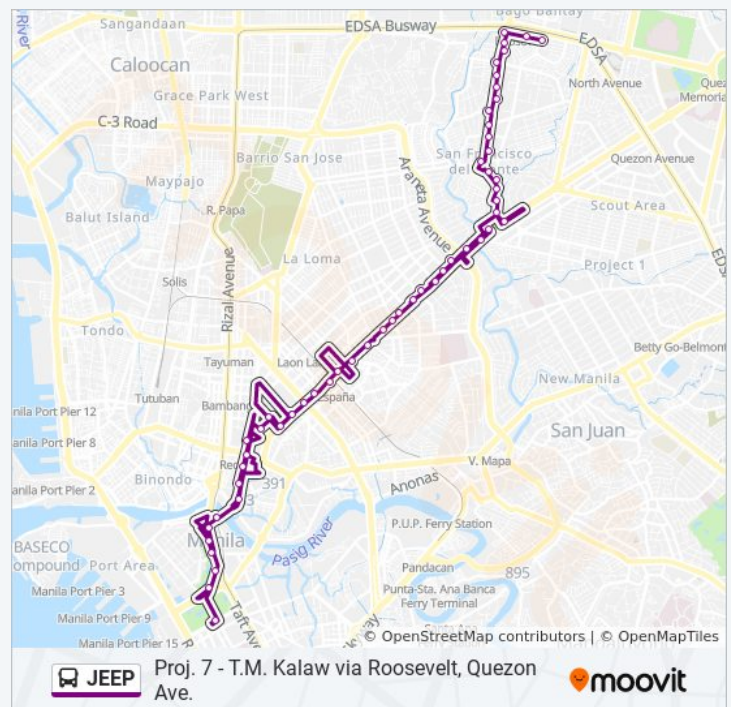

Use the Moovit App to find the closest JEEP bus station near you and find out when is the next JEEP bus arriving.

Direction: Dangay / Bansalangin Intersection, Quezon City→T.M. Kalaw / Maria Y. Orosa St

JEEP bus Info

Direction: Dangay / Bansalangin Intersection, Quezon City→T.M. Kalaw / Maria Y. Orosa St

Stops: 64

Trip Duration: 64 min

Line Summary:

Roosevelt Avenue / De Jesus Intersection,
Quezon City

Roosevelt Avenue, Quezon City

Wednesday 12:00 AM - 11:00 PM

Thursday 12:00 AM - 11:00 PM

Friday 12:00 AM - 11:00 PM

Saturday 12:00 AM - 10:00 PM

JEEP bus Info

Direction: T.M. Kalaw / Maria Y. Orosa St→Dangay / Bansalangin Intersection, Quezon City

Stops: 53

Trip Duration: 55 min

Line Summary:

Quezon Avenue, Quezon City

Systems Technology Institute, Quezon Avenue,
Quezon City

Quezon Avenue / Scout Chuatoco Intersection,
Quezon City

Hayundai, Quezon Avenue, Quezon City