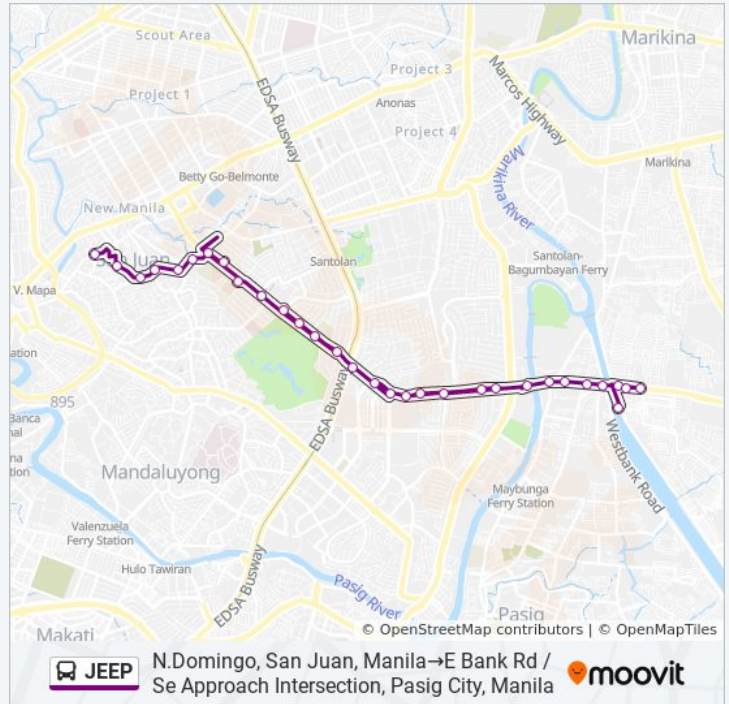

E Bank Rd / Se Approach Intersection, Pasig City, Manila→N.Domingo, San Juan, Manila

[View In Website Mode](#)

The JEEP bus line (E Bank Rd / Se Approach Intersection, Pasig City, Manila→N.Domingo, San Juan, Manila) has 2 routes. For regular weekdays, their operation hours are:

Ortigas Ave / Dr Sixto Antonio Ave Intersection, Pasig City, Manila

Ortigas Ave, Pasig City, Manila

Ortigas Ave, Pasig City, Manila

Ortigas Ave, Pasig City, Manila

Ortigas Ave, Pasig City, Manila

The Medical City, Pasig City, Manila

The Medical City, Pasig City, Manila

Ortigas Ave, Pasig City, Manila

Ortigas Ave, Pasig City, Manila

Ortigas Ave, Pasig City, Manila

Ortigas Ave, Pasig City, Manila

Ortigas Ave / Dr Sixto Antonio Ave Intersection, Pasig City, Manila

Ortigas Ave, Pasig City, Manila

Ortigas Ave, Pasig City, Manila

E Bank Rd / Se Approach Intersection, Pasig City, Manila

JEEP bus time schedules and route maps are available in an offline PDF at moovitapp.com. Use the [Moovit App](#) to see live bus times, train schedule or subway schedule, and step-by-step directions for all public transit in Manila.