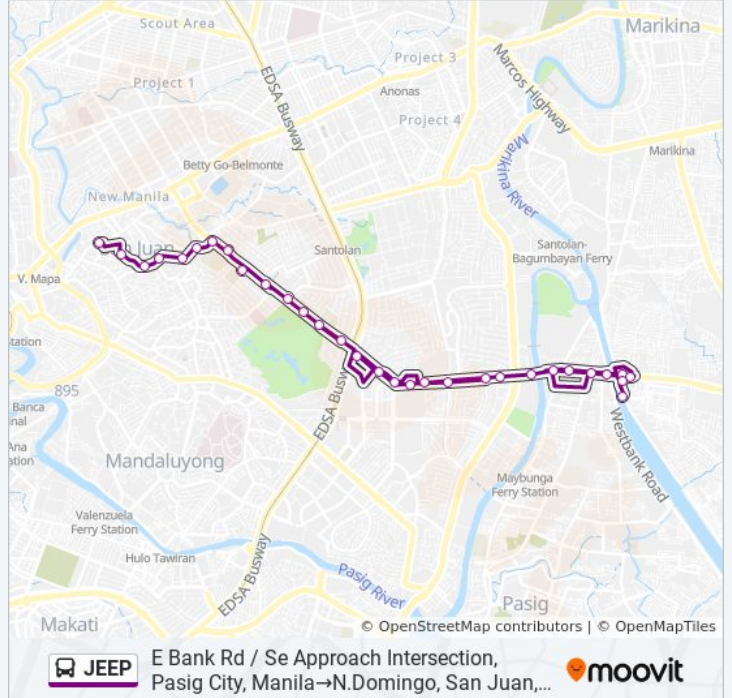

Ortigas Ave, Quezon City, Manila

Ortigas Ave / Columbia Intersection, Manila

Ortigas Ave, San Juan, Manila

Ortigas Ave, San Juan, Manila

Ortigas Ave, San Juan, Manila

Ortigas Ave, San Juan, Manila

Ortigas Ave, San Juan, Manila

Pinaglabanan, San Juan, Manila

N.Domingo, San Juan, Manila

Direction: N.Domingo, San Juan, Manila→E Bank Rd / Se Approach Intersection, Pasig City, Manila

31 stops

[VIEW LINE SCHEDULE](#)

N.Domingo, San Juan, Manila