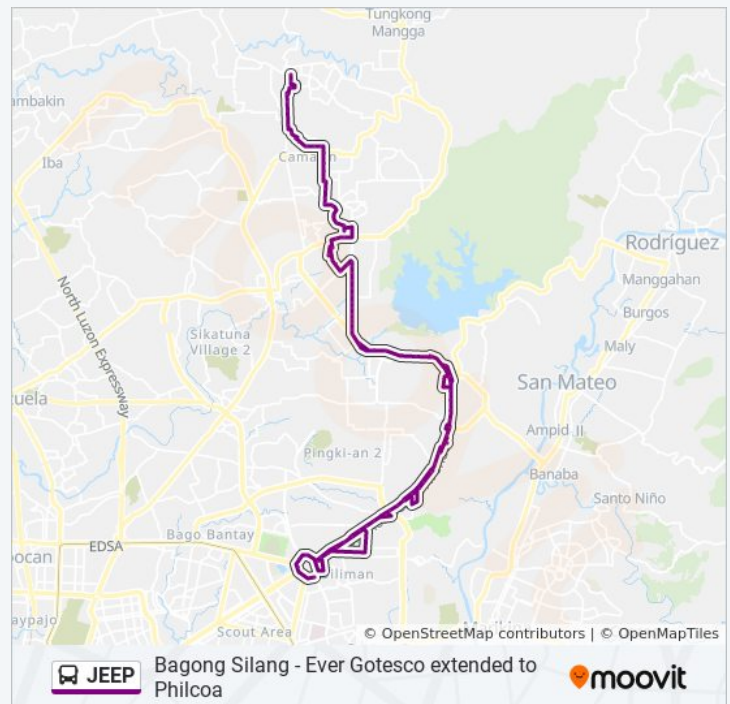

Captain F. Samano / Champaca Intersection,
Caloocan City

Ilang - Ilang, Caloocan City

Ilang - Ilang, Caloocan City

Ilang - Ilang, Caloocan City

King Solomon / Ilang - Ilang Intersection,
Caloocan City

Camarin Road / Ilang - Ilang Intersection,
Caloocan City

Zapote Street / King Edward Intersection,
Caloocan City

Zapote Street / Durian Street Intersection,
Caloocan City

Zapote Street / Dama De Nocge Street
Intersection, Caloocan City

Zapote Street, Caloocan City

Zapote Street / Ilang-Ilang Intersection, Caloocan
City

Sampaguita Near Zapote Street / Azalea
Intersection, Caloocan City

Sto. Nino De Maligaya, Sampaguita, Caloocan
City

Sampaguita / Atrium Intersection , Caloocan City

Hospital, 121.05684

Sampaguita / Maligaya Intersection, Caloocan
City

Service Road / Maligaya Intersection , Caloocan
City

Quirino Highway / Maligaya Intersection,
Caloocan City

Robinsons Nova Market, Quirino Highway,
Caloocan City

Belfast / Bulalakaw Intersection, Quezon City

Belfast / Sm Fairview Intersection, Quezon City

Belfast / Bishop Avenue Intersection, Quezon City

Mindanao Avenue / Belfast Intersection, Quezon
City

Mindanao Avenue, Quezon City

Regalado Highway / Mindanao Avenue
Intersection, Quezon City

Intersection, Quezon City, Manila

Stops: 84

Trip Duration: 106 min

Line Summary: