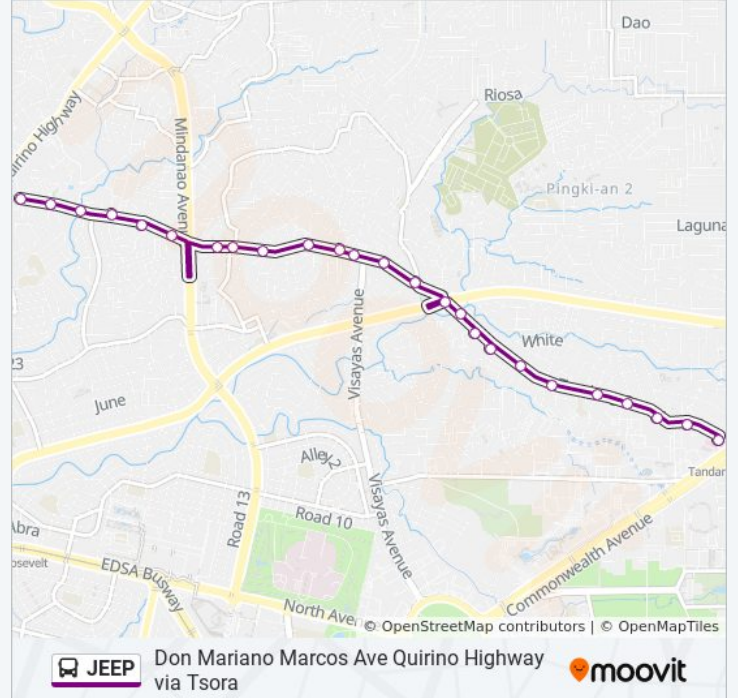

Use the Moovit App to find the closest JEEP bus station near you and find out when is the next JEEP bus arriving.

**Direction: Tandang Sora / Demetria Reynaldo Intersection, Quezon City→Tanding Sora Avenue, Quezon City**

**JEEP bus Info**

**Direction:** Tandang Sora Avenue, Quezon City→Tandang Sora / Demetria Reynaldo Intersection, Quezon City

**Stops:** 25

**Trip Duration:** 27 min

**Line Summary:**

Congressional Avenue, Quezon City

Tandang Sora, Quezon City

Tandang Sora, Quezon City

Tandang Sora, Quezon City

Casanova Drive / Tandang Sora Intersection,  
Quezon City

Culiat High School, Tandang Sora, Quezon City

New Era High School, Tandang Sora, Quezon City

Tandang Sora / Manguiat Intersection, Quezon  
City

Tandang Sora, Quezon City

Eastwest Bank, Tandang Sora, Quezon City

Tandang Sora / Demetria Reynaldo Intersection,  
Quezon City

JEEP bus time schedules and route maps are available in an offline PDF at [moovitapp.com](https://moovitapp.com). Use the [Moovit App](#) to see live bus times, train schedule or subway schedule, and step-by-step directions for all public transit in Manila.