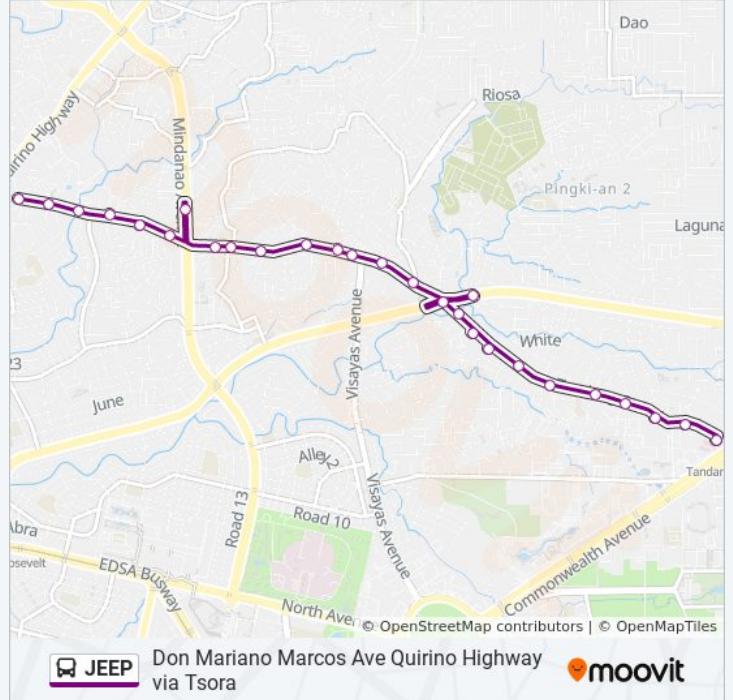

### JEEP bus Info

**Direction:** Tandang Sora / Demetria Reynaldo Intersection, Quezon City→Tanding Sora Avenue, Quezon City

**Stops:** 27

**Trip Duration:** 30 min

**Line Summary:**

Congressional Avenue, Quezon City

Congressional Avenue, Quezon City

Congressional Avenue / Dona Sotera Intersection, Quezon City

Congressional Avenue / Banlat Road Intersection, Quezon City

Life Value Clinic, Congressional Avenue, Quezon City

Mindanao Avenue, Quezon City

St James College, Tandang Sora Avenue, Quezon City

Tandang Sora Avenue / University Lane Intersection, Quezon City

Jetti Petrol Station, Tandang Sora Avenue, Quezon City

Tandang Sora Avenue, Quezon City

Tandang Sora Avenue, Quezon City

Tandang Sora Avenue, Quezon City

**Direction: Tandang Sora Avenue, Quezon City→Tandang Sora / Demetria Reynaldo Intersection, Quezon City**

25 stops

[VIEW LINE SCHEDULE](#)