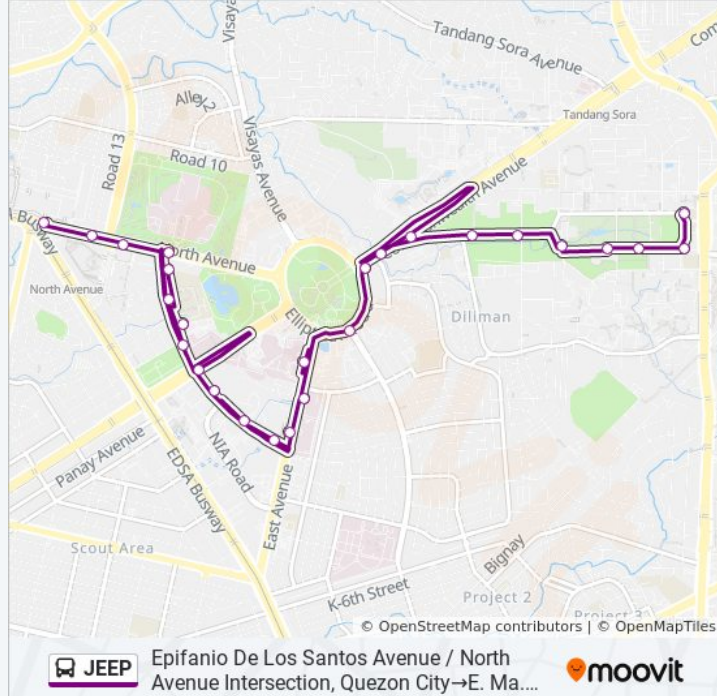

Bir Rd, Quezon City, Manila

East Ave, Quezon City, Manila

East Ave, Quezon City, Manila

National Kidney And Transplant Institute, East Ave, Quezon City, Manila

Kalayaan Ave / Elliptical Rd Intersection, Quezon City, Manila

Elliptical Rd / Commonwealth Avenue Intersection, Quezon City

Philippine Coconut Authority, Commonwealth Avenue, Quezon City

Commonwealth Avenue / University Avenue Intersection, Quezon City

University Ave, Quezon City, Manila

University Ave / E Jacinto St Intersection, Quezon City, Manila

Roxas Ave, Quezon City, Manila

Roxas Ave, Quezon City, Manila

Up Main Library, Quezon City, Manila

Up College Of Education, A. Ma. Regidor St / Roxas Ave Intersection, Quezon City, Manila

E. Ma. Guerrero / Osmeña Ave, Quezon City, Manila

JEEP bus time schedules and route maps are available in an offline PDF at moovitapp.com. Use the [Moovit App](#) to see live bus times, train schedule or subway schedule, and step-by-step directions for all public transit in Manila.

[About Moovit](#) • [MaaS Solutions](#) • [Supported Countries](#) • [Mooviter Community](#)

© 2023 Moovit - All Rights Reserved

Check Live Arrival Times