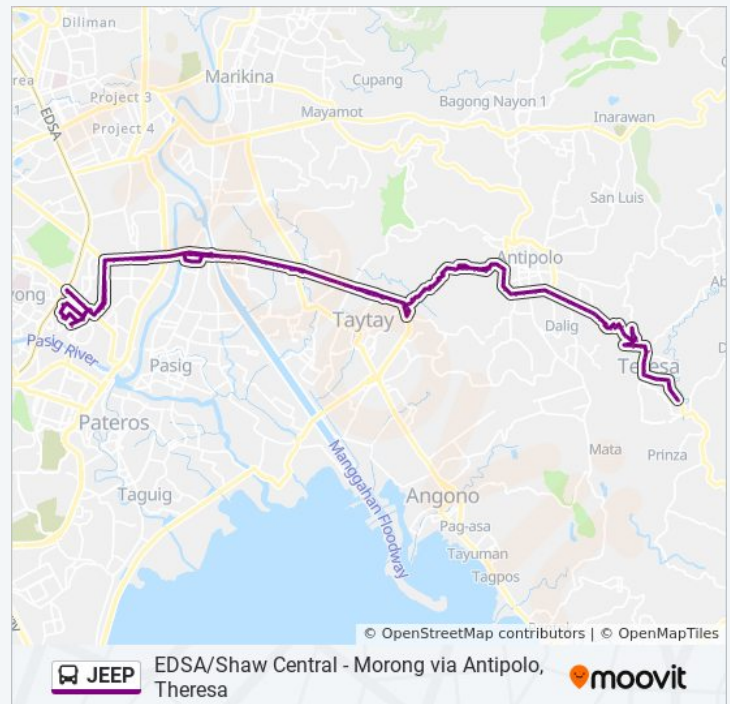

### JEEP bus Time Schedule

Quezon Ave, Teresa, Manila→Epifanio De Los Santos Avenue / Shaw Blvd Intersection, Mandaluyong City, Manila Route Timetable:

Sunday	12:00 AM - 10:00 PM
Monday	12:00 AM - 11:00 PM
Tuesday	12:00 AM - 11:00 PM
Wednesday	12:00 AM - 11:00 PM
Thursday	12:00 AM - 11:00 PM
Friday	12:00 AM - 11:00 PM
Saturday	12:00 AM - 10:00 PM

### JEEP bus Info

**Direction:** Quezon Ave, Teresa, Manila→Epifanio De Los Santos Avenue / Shaw Blvd Intersection, Mandaluyong City, Manila

**Stops:** 128

**Trip Duration:** 125 min

**Line Summary:**

Alexandria Ave, Antipolo City, Manila