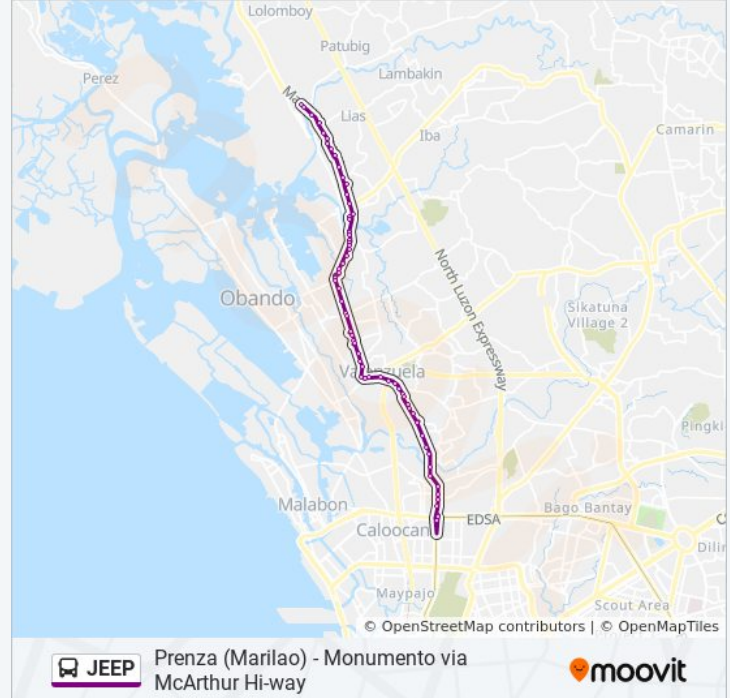

Meycauayan College, Macarthur Highway, City Of Meycauayan

Calvario Elementary School, Macarthur Highway, City Of Meycauayan

World Of Hope, Macarthur Highway, City Of Meycauayan

Las Vegas Bar, Macarthur Highway, City Of Meycauayan

Sti College Meycauayan, Macarthur Highway, City Of Meycauayan

Macarthur Highway / Banga - Tugatog Road Intersection City Of Meycauayan

Banga Baranggay Hal, Macarthur Highway, City Of Meycauayan

Land Bank, Macarthur Highway, City Of Meycauayan

Macdonalds, Macarthur Highway, City Of Meycauayan

Shell Fuel Station, Macarthur Highway, City Of Meycauayan

Et Pacific, Macarthur Highway, City Of Meycauayan

Yu Laundry Shop, Macarthur Highway, City Of Meycauayan

Saguz Mart, Macarthur Highway, City Of Meycauayan

C.P. Enerton Fuel Station, Macarthur Highway, Valenzuela City, Philippines

Macarthur Highway / E. Pantaleon Intersection, Valenzuela City, Philippines

Macarthur Highway / Woodlands Drive Intersection, Valenzuela City, Philippines

Macarthur / Del Pilar Intersection, Malanday, Valenzuela City, Philippines

Mananday Tricycle And Pedicab Terminal, Macarthur Highway, Malanday, Valenzuela City

Mercury Drug Store, Macarthur Highway, Malanday, Valenzuela City

Marisyl School, Macarthur Highway, Malanday Valenzuela City

Macarthur Highway, Dalandanan, Valenzuela City

Macarthur Highway / Santiago Road Interchange, Dalandanan, Valenzuela City