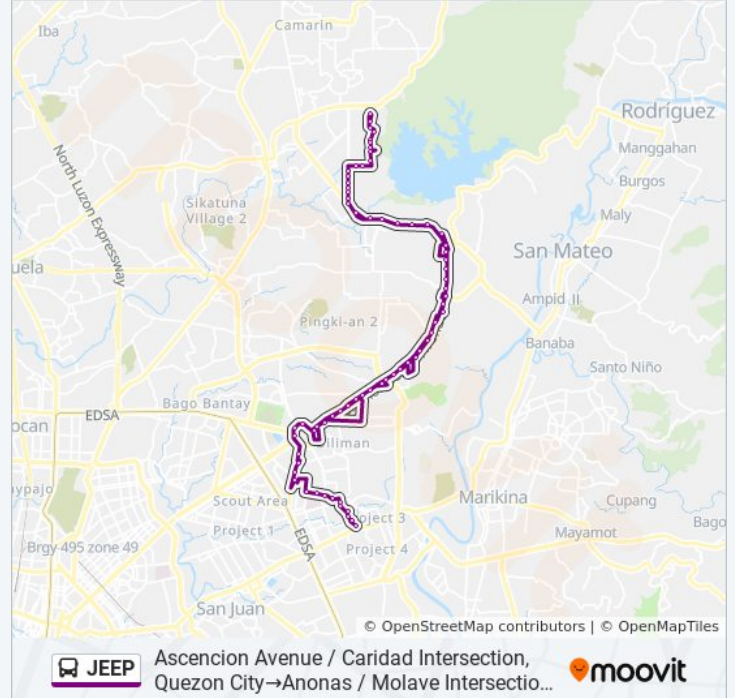

Intersection, Quezon City

Total Fairview, Commonwealth Avenue, Quezon City

Commonwealth Avenue / Fairlane Intersection, Quezon City

Commonwealth Avenue, Quezon City

Commonwealth Avenue / Pearl Intersection, Quezon City

Commonwealth Avenue / Winston Intersection, Quezon City

Commonwealth Avenue / Dona Carmen Intersection, Quezon City

Commonwealth Avenue, Quezon City

Commonwealth Avenue / Ibp Road Intersection, Quezon City

Commonwealth Avenue, Quezon City

Commonwealth Avenue, Quezon City

Commonwealth Avenue, Quezon City

Commonwealth Avenue / Kalayaan A Intersection, Quezon City

Commonwealth Avenue, Quezon City

Batasan Road / Commonwealth Avenue Intersection, Quezon City

Commonwealth Avenue / Llang-Llang, Quezon City

Commonwealth Avenue, Quezon City

Our Lady Of Mercy School, 14.680409, 121.084434

Commonwealth Avenue / Capitol Homes Drive Intersection, Quezon City

Mary the Queen College, Commonwealth Avenue, Quezon City

Commonwealth Avenue, Quezon City

Commonwealth Avenue, Quezon City

Commonwealth Avenue / D Laura Intersection, Quezon City

Commonwealth Avenue, Quezon City

General Hospital, Commonwealth Avenue, Quezon City

Loyola Memorial Chapel, Commonwealth Avenue,