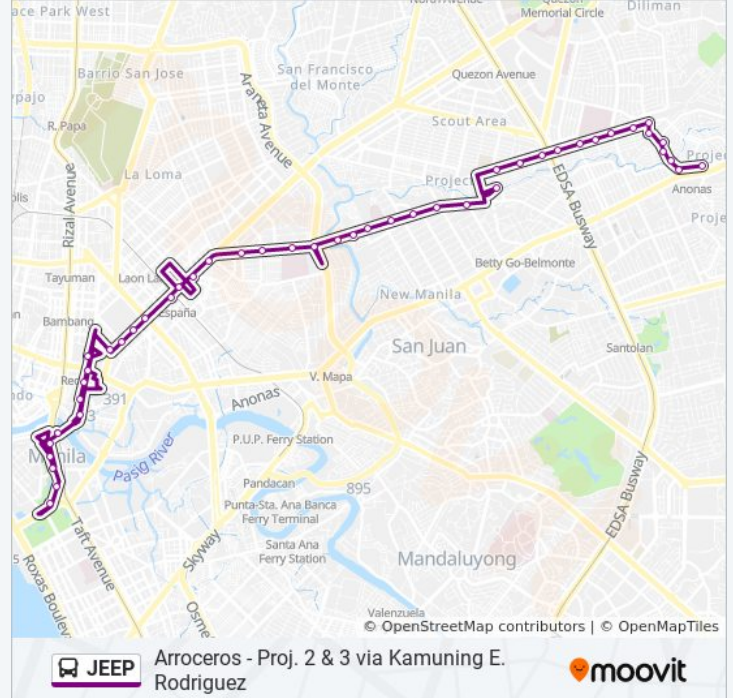

España Blvd / Osmeña Drive Intersection, Manila

España Blvd / Arsenio H. Lacson Ave Intersection, Manila

Espana Boulevard / Ruperto. S. Crsitobal Streett Intersection, Manila

Espana Boulevard / Gen. E. Quintos Street Intersection, Manila

Instruccion / Espana Boulevard Intersection, Manila

Halcon / Espana Boulevard Intersection, Manila

D. Tuazon / Eulogio Rodriguez Sr Ave Intersection, Manila

Lopez Jaena / Eulogio Rodriguez Sr Ave Intersection, Manila

Quezon Institute, Eulogio Rodriguez Sr Ave, Quezon City, Manila

Gregorio Araneta Ave / Eulogio Rodriguez Sr Ave Intersection, Quezon City, Manila

Delos Santos Medical Center, Eulogio Rodriguez Sr. Ave, Quezon City, Manila

Eulogio Rodriguez Sr. Ave / La Florilla Intersection, Quezon City, Manila

Trinity College Of Quezon City, Eulogio Rodriguez Sr. Ave, Quezon City, Manila

St. Joseph College, Eulogio Rodriguez Sr. Ave, Quezon City, Manila

Eulogio Rodriguez Sr. Ave / Sunnyside Dr Intersection, Quezon City, Manila

Christ the King Seminary, Eulogio Rodriguez Sr. Ave, Quezon City, Manila

Eulogio Rodriguez Sr. Ave / Balete Dr Intersection, Quezon City, Manila

Judge Damien Jimenez, Quezon City, Manila

Judge Damien Jimenez / Kamuning Rd, Quezon City, Manila

Kamuning Rd, Quezon City, Manila

Kamuning Rd / Scout Rallos Extension Intersection, Quezon City, Manila

Kamias Rd / Colonel Salgado Intersection, Quezon City, Manila