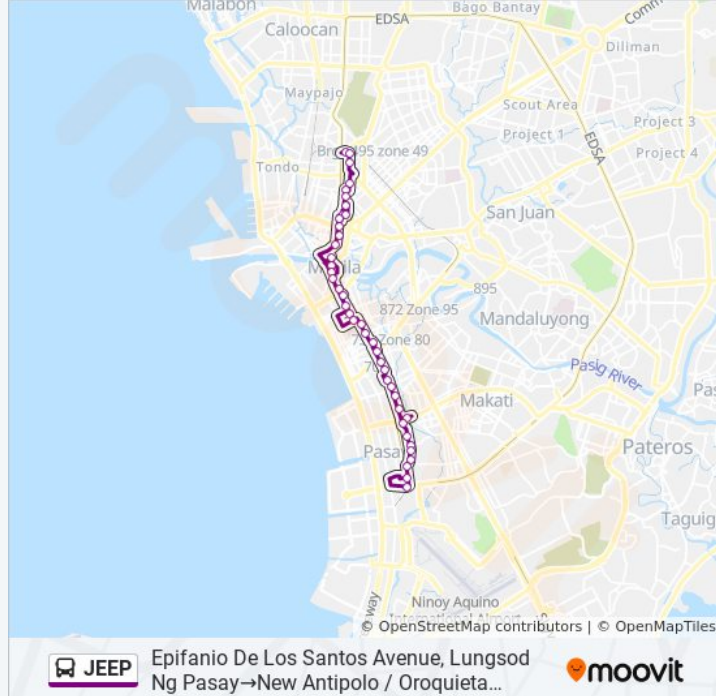

### JEEP bus Info

**Direction:** Epifanio De Los Santos Avenue, Lungsod Ng Pasay→New Antipolo / Oroquieta Intersection, Quezon City

**Stops:** 41

**Trip Duration:** 52 min

**Line Summary:**

Leon Guinto Sr., Manila

Felix Huertas, Manila

Felix Heuertas, Manila

Old Antipolo / Felix Huetas Intersection, Quezon City

New Antipolo / Oroquieta Intersection, Quezon City

**Direction: New Antipolo / Oroquieta Intersection, Quezon City→Epifanio De Los Santos Avenue, Lungsod Ng Pasay**

40 stops

[VIEW LINE SCHEDULE](#)

New Antipolo / Oroquieta Intersection, Quezon City

### JEEP bus Info

**Direction:** New Antipolo / Oroquieta Intersection, Quezon City→Epifanio De Los Santos Avenue, Lungsod Ng Pasay

**Stops:** 40

**Trip Duration:** 54 min

**Line Summary:**

Donada / San Juan Intersection, Lungsod Ng Pasay