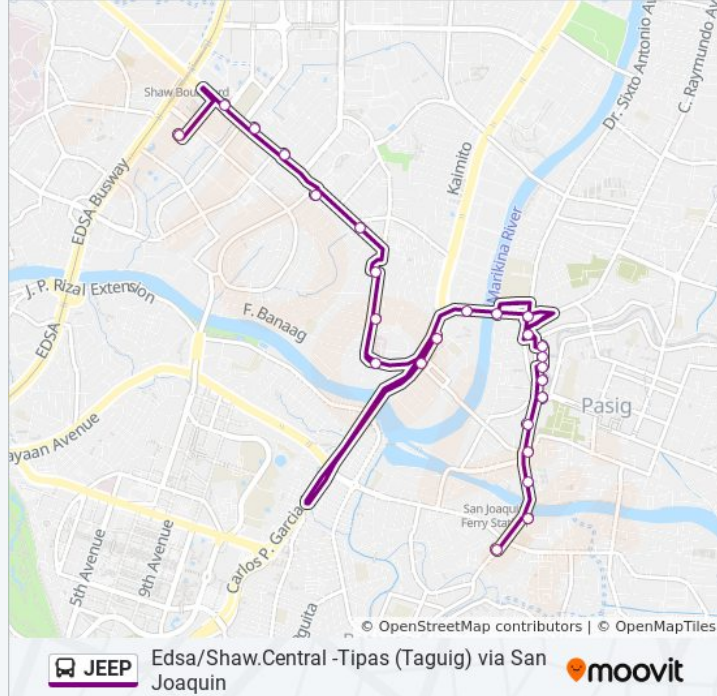

Lakeview Dr / Pasig Blvd Intersection, Pasig City, Manila

Shaw Blvd, Pasig City, Manila

Shaw Blvd, Pasig City, Manila

Shaw College, Shaw Blvd, Manila

Shaw Blvd, Shaw Blvd, Manila

Shaw Blvd, Mandaluyong City, Manila

Mayflower, Mandaluyong City, Manila

Direction: Mayflower, Mandaluyong City, Manila → M. Almeda, Pateros, Manila

27 stops

[VIEW LINE SCHEDULE](#)

Mayflower, Mandaluyong City, Manila

Reliance St, Mandaluyong City, Manila

Reliance St, Mandaluyong City, Manila

Pioneer, Pasig City, Manila

Shaw College, Shaw Blvd, Manila

Shaw Blvd, Pasig City, Manila

Shaw Blvd, Pasig City, Manila

Lakeview Dr / Pasig Blvd Intersection, Pasig City, Manila

Pasig Blvd, Pasig City, Manila

Pasig Blvd, Pasig City, Manila

Pasig Blvd / C-5 Intersection, Pasig City, Manila

Rizal Medical Centre, Pasig Blvd, Pasig City, Manila

Pasig Boulevard Extension, Pasig City, Manila

Julia Vargas Bridge, Pasig City, Manila

Dr Sixto Antonio Ave / Pasig Boulevard Extension Intersection, Pasig City, Manila

A. Mabini St, Pasig City, Manila

JEEP bus Time Schedule

Mayflower, Mandaluyong City, Manila → M. Almeda, Pateros, Manila Route Timetable:

Sunday	12:00 AM - 10:00 PM
Monday	12:00 AM - 11:00 PM
Tuesday	12:00 AM - 11:00 PM
Wednesday	12:00 AM - 11:00 PM
Thursday	12:00 AM - 11:00 PM
Friday	12:00 AM - 11:00 PM
Saturday	12:00 AM - 10:00 PM

JEEP bus Info

Direction: Mayflower, Mandaluyong City, Manila → M. Almeda, Pateros, Manila

Stops: 27

Trip Duration: 32 min

Line Summary: