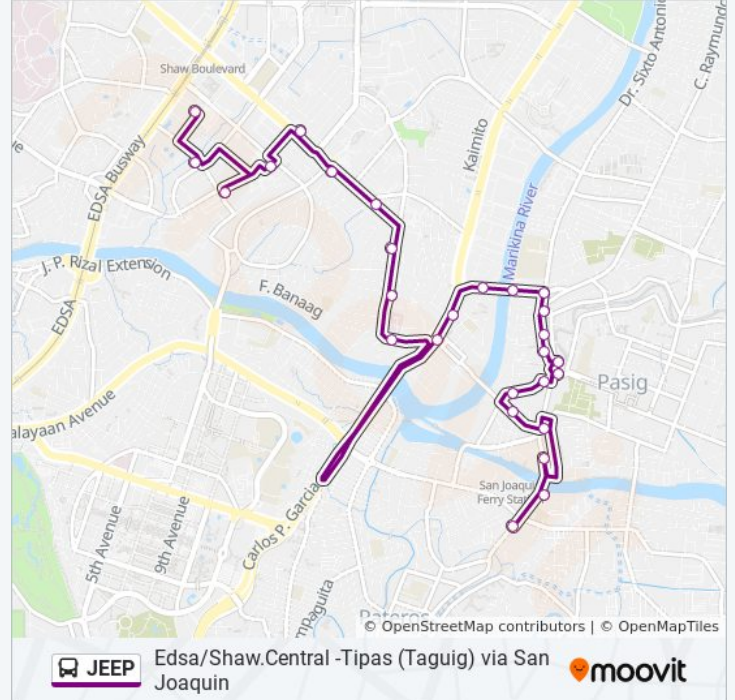

JEEP bus Info

Direction: M. Almeda, Pateros, Manila→Mayflower, Mandaluyong City, Manila

Stops: 25

Trip Duration: 28 min

Line Summary:

Lakeview Dr / Pasig Blvd Intersection, Pasig City, Manila

Shaw Blvd, Pasig City, Manila

27 stops

[VIEW LINE SCHEDULE](#)

Mayflower, Mandaluyong City, Manila

Reliance St, Mandaluyong City, Manila

Reliance St, Mandaluyong City, Manila

Pioneer, Pasig City, Manila

Shaw College, Shaw Blvd, Manila

Shaw Blvd, Pasig City, Manila

JEEP bus Info

Direction: Mayflower, Mandaluyong City, Manila → M. Almeda, Pateros, Manila

Stops: 27

Trip Duration: 32 min

Line Summary:

A. Mabini St / Blumentritt St, Pasig City, Manila

A. Mabini St, Pasig City, Manila

A. Luna St, Pasig City, Manila

A. Luna St, Pasig City, Manila

M. Almeda, Pateros, Manila

JEEP bus time schedules and route maps are available in an offline PDF at moovitapp.com. Use the [Moovit App](#) to see live bus times, train schedule or subway schedule, and step-by-step directions for all public transit in Manila.