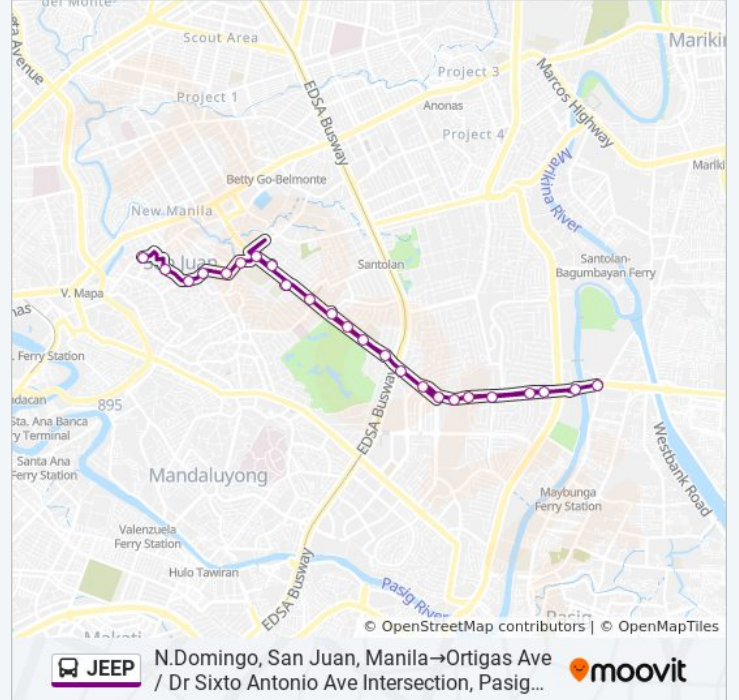

(1) N.Domingo, San Juan, Manila→Ortigas Ave / Dr Sixto Antonio Ave Intersection, Pasig City, Manila: 12:00 AM - 11:00 PM

Use the Moovit App to find the closest JEEP bus station near you and find out when is the next JEEP bus arriving.

**Direction: N.Domingo, San Juan, Manila→Ortigas Ave / Dr Sixto Antonio Ave Intersection, Pasig City, Manila**

24 stops

[VIEW LINE SCHEDULE](#)

- N.Domingo, San Juan, Manila
- Pinaglabanan, San Juan, Manila
- Pinaglabanan Elementary School, Pinaglabanan, San Juan, Manila
- Fountain International School, Santolan Rd, San Juan, Manila
- Santolan Rd, San Juan, Manila
- Santolan Rd, San Juan, Manila
- Ortigas Ave, San Juan, Manila
- Ortigas Ave, San Juan, Manila
- Ortigas Ave, San Juan, Manila
- Ortigas Ave, San Juan, Manila
- Ortigas Ave, San Juan, Manila
- Ortigas Ave, San Juan, Manila
- Ortigas Ave, San Juan, Manila
- Ortigas Ave, San Juan, Manila
- Ortigas Ave / Columbia Intersection, Manila
- Ortigas Ave, Quezon City, Manila
- E.Abello / Ortigas Ave Intersection, Pasig City, Manila
- Ortigas Ave, Pasig City, Manila
- Ortigas Ave, Pasig City, Manila

### JEEP bus Info

**Direction:** N.Domingo, San Juan, Manila→Ortigas Ave / Dr Sixto Antonio Ave Intersection, Pasig City, Manila

**Stops:** 24

**Trip Duration:** 36 min

**Line Summary:**

The Medical City, Pasig City, Manila

Ortigas Ave, Pasig City, Manila

Ortigas Ave, Pasig City, Manila

Ortigas Ave, Pasig City, Manila

Ortigas Ave, Pasig City, Manila

Ortigas Ave / Dr Sixto Antonio Ave Intersection,  
Pasig City, Manila

JEEP bus time schedules and route maps are available in an offline PDF at [moovitapp.com](https://moovitapp.com). Use the [Moovit App](#) to see live bus times, train schedule or subway schedule, and step-by-step directions for all public transit in Manila.