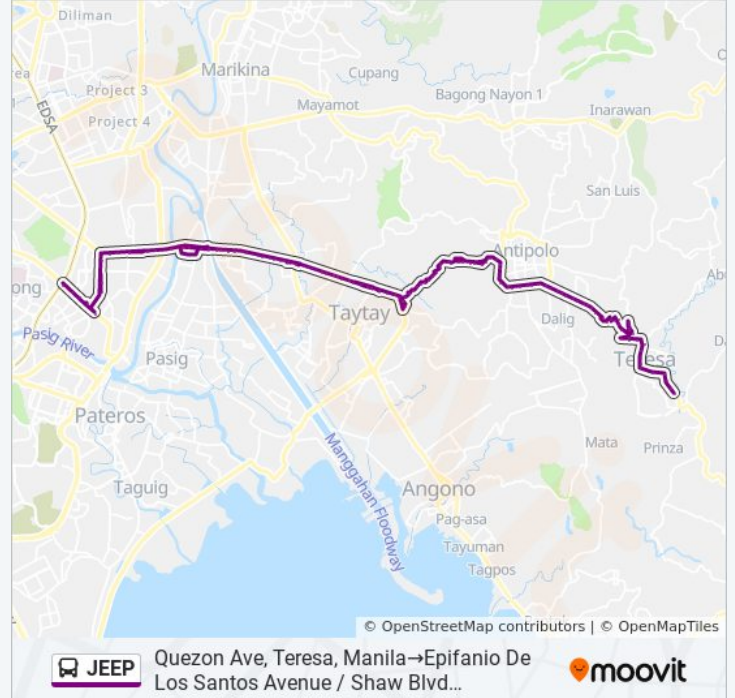

Alexandria Ave, Antipolo City, Manila

San Lorenzo Ruiz St, Antipolo City, Manila

San Lorenzo Ruiz St, Antipolo City, Manila

Allspice Rd, Antipolo City, Manila

Milagros Ave / James' Cricle, Antipolo City, Manila

L. Sumulong Memorial Cir, Antipolo City, Manila

L. Sumulong Memorial Cir / Marigman Rd,
Antipolo City, Manila

Southridge Private High School, Near L. Sumulong
Memorial Cir, Antipolo City, Manila

L. Sumulong Memorial Cir, Antipolo City, Manila

L. Sumulong Memorial Cir, Antipolo City, Manila

L. Sumulong Memorial Cir, Antipolo City, Manila

Grand Heights Rd / L. Sumulong Memorial Cir
Intersection, Antipolo City, Manila

Ortigas Avenue Extension / L. Sumulong
Memorial Cir Intersection, Antipolo City, Manila