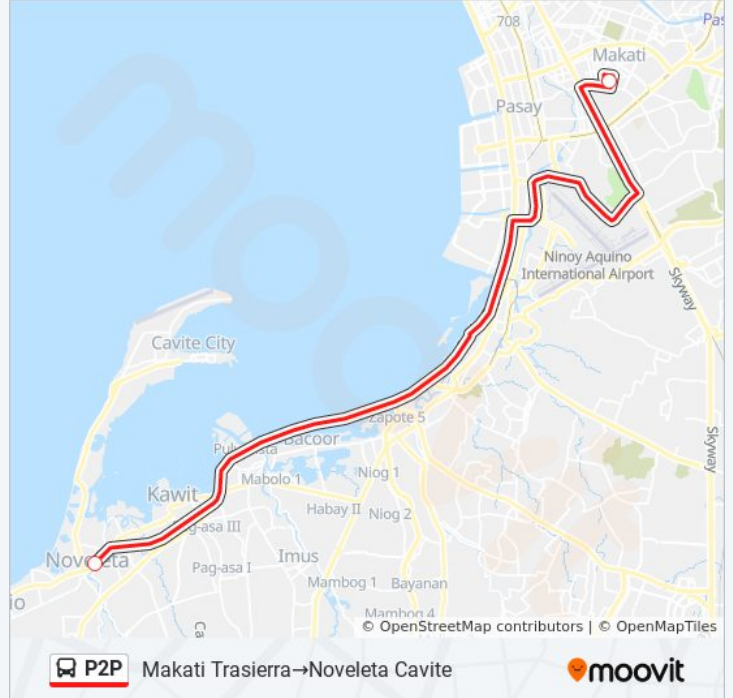

Makati Trasierra→Noveleta Cavite

[View In Website Mode](#)

The P2P bus line (Makati Trasierra→Noveleta Cavite) has 2 routes. For regular weekdays, their operation hours are:
(1) Makati Trasierra→Noveleta Cavite: 6:30 AM - 9:00 PM
(2) Noveleta Cavite→Makati Trasierra: 6:30 AM - 9:00 PM
Use the Moovit App to find the closest P2P bus station near you and find out when is the next P2P bus arriving.

Direction: Makati Trasierra→Noveleta Cavite

2 stops

[VIEW LINE SCHEDULE](#)

Makati Trasierra

Noveleta Cavite

P2P bus Time Schedule

Makati Trasierra→Noveleta Cavite Route Timetable:

Sunday	Not Operational
Monday	6:30 AM - 9:00 PM
Tuesday	6:30 AM - 9:00 PM
Wednesday	6:30 AM - 9:00 PM
Thursday	6:30 AM - 9:00 PM
Friday	6:30 AM - 9:00 PM
Saturday	Not Operational

P2P bus Info

Direction: Makati Trasierra→Noveleta Cavite

Stops: 2

Trip Duration: 19 min

Line Summary:

Direction: Noveleta Cavite → Makati Trasierra

2 stops

[VIEW LINE SCHEDULE](#)

P2P bus Info

Direction: Noveleta Cavite → Makati Trasierra

Stops: 2

Trip Duration: 19 min

Line Summary:

P2P bus time schedules and route maps are available in an offline PDF at moovitapp.com. Use the [Moovit App](#) to see live bus times, train schedule or subway schedule, and step-by-step directions for all public transit in Manila.