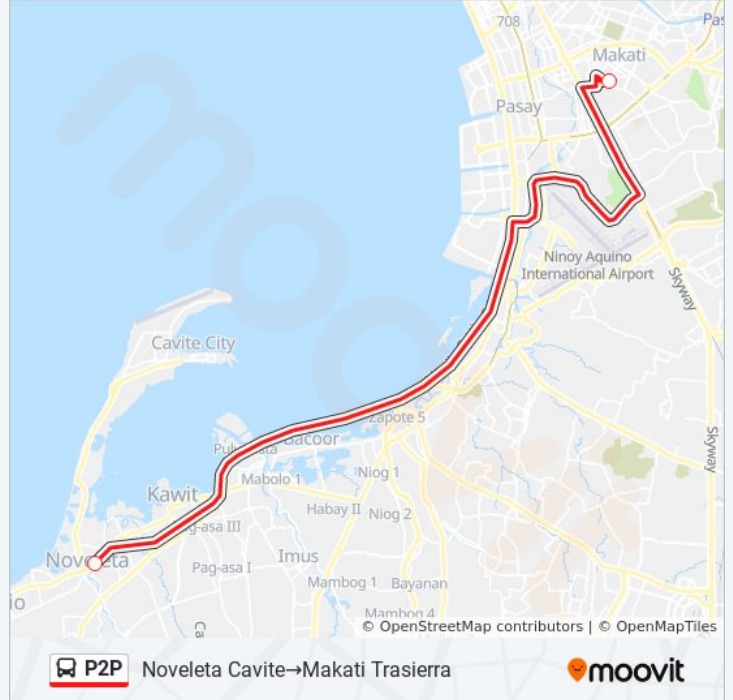

Makati Trasierra→Noveleta Cavite

[View In Website Mode](#)

The P2P bus line (Makati Trasierra→Noveleta Cavite) has 2 routes. For regular weekdays, their operation hours are:
(1) Makati Trasierra→Noveleta Cavite: 6:30 AM - 9:00 PM
(2) Noveleta Cavite→Makati Trasierra: 6:30 AM - 9:00 PM
Use the Moovit App to find the closest P2P bus station near you and find out when is the next P2P bus arriving.

P2P bus Info

Direction: Makati Trasierra→Noveleta Cavite

Stops: 2

Trip Duration: 19 min

Line Summary:

Direction: Noveleta Cavite → Makati Trasierra

2 stops

[VIEW LINE SCHEDULE](#)

Noveleta Cavite

Makati Trasierra

P2P bus Time Schedule

Noveleta Cavite → Makati Trasierra Route Timetable:

Sunday	Not Operational
Monday	6:30 AM - 9:00 PM
Tuesday	6:30 AM - 9:00 PM
Wednesday	6:30 AM - 9:00 PM
Thursday	6:30 AM - 9:00 PM
Friday	6:30 AM - 9:00 PM
Saturday	Not Operational

P2P bus Info

Direction: Noveleta Cavite → Makati Trasierra

Stops: 2

Trip Duration: 19 min

Line Summary:

P2P bus time schedules and route maps are available in an offline PDF at moovitapp.com. Use the [Moovit App](#) to see live bus times, train schedule or subway schedule, and step-by-step directions for all public transit in Manila.