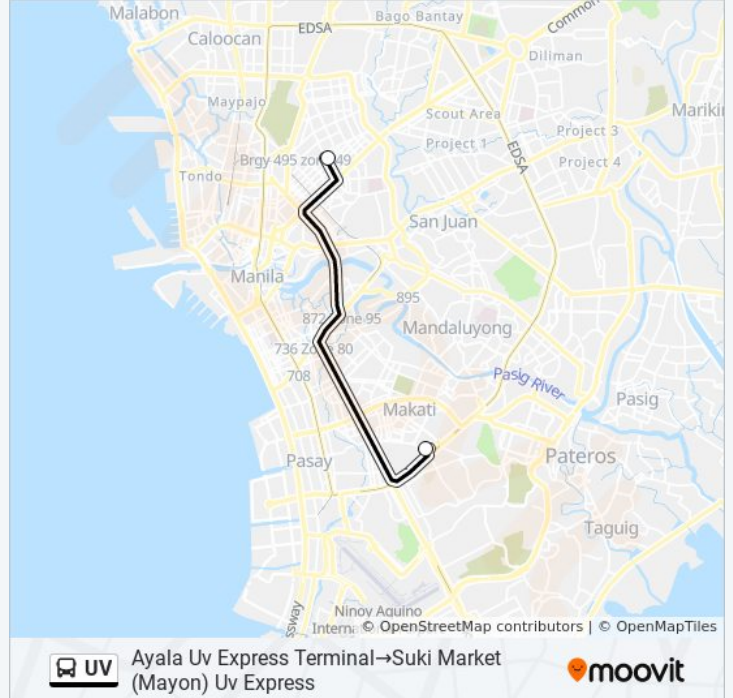

# Ayala Uv Express Terminal→Suki Market (Mayon) Uv Express

[View In Website Mode](#)

The UV bus line (Ayala Uv Express Terminal→Suki Market (Mayon) Uv Express) has 2 routes. For regular weekdays, their operation hours are:

## Direction: Ayala Uv Express Terminal→Suki Market (Mayon) Uv Express

2 stops

[VIEW LINE SCHEDULE](#)

Ayala Uv Express Terminal

Suki Market (Mayon) Uv Express

## UV bus Time Schedule

Ayala Uv Express Terminal→Suki Market (Mayon) Uv Express Route Timetable:

Sunday	7:00 AM - 10:00 PM
Monday	7:00 AM - 10:00 PM
Tuesday	7:00 AM - 10:00 PM
Wednesday	7:00 AM - 10:00 PM
Thursday	7:00 AM - 10:00 PM
Friday	7:00 AM - 10:00 PM
Saturday	7:00 AM - 10:00 PM

## UV bus Info

**Direction:** Ayala Uv Express Terminal→Suki Market (Mayon) Uv Express

**Stops:** 2

**Trip Duration:** 8 min

**Line Summary:**

**Direction: Suki Market (Mayon) Uv Express→Ayala Uv Express Terminal**