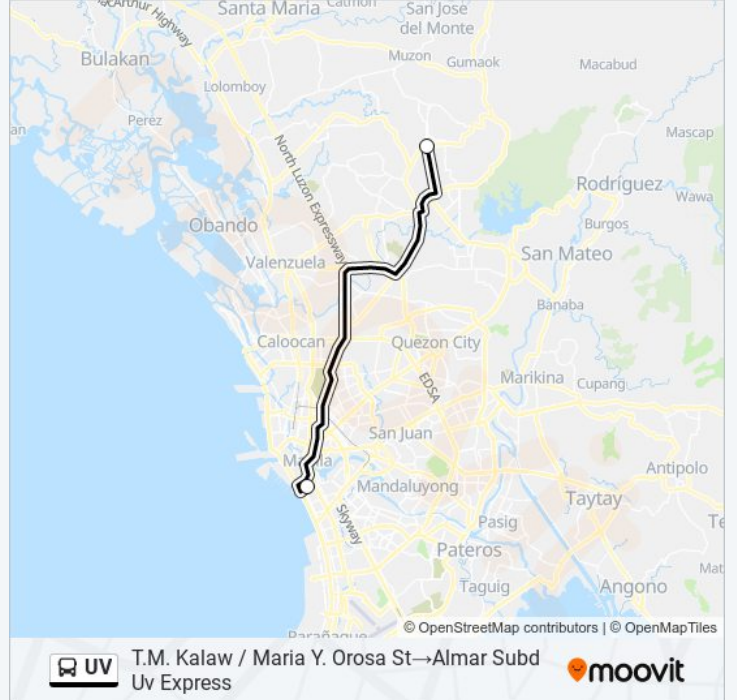

## Almar Subd Uv Express→T.M. Kalaw / Maria Y. Orosa St

Get The App

The UV bus line (Almar Subd Uv Express→T.M. Kalaw / Maria Y. Orosa St) has 2 routes. For regular weekdays, their operation hours are:

(1) Almar Subd Uv Express→T.M. Kalaw / Maria Y. Orosa St: 07:00 - 22:00(2) T.M. Kalaw / Maria Y. Orosa St→Almar Subd Uv Express: 07:00 - 22:00

Use the Moovit App to find the closest UV bus station near you and find out when is the next UV bus arriving.

**Direction: Almar Subd Uv Express→T.M. Kalaw / Maria Y. Orosa St**

2 stops

[VIEW LINE SCHEDULE](#)

### UV bus Info

**Direction:** Almar Subd Uv Express→T.M. Kalaw / Maria Y. Orosa St

**Stops:** 2

**Trip Duration:** 18 min

**Line Summary:**

**Direction: T.M. Kalaw / Maria Y. Orosa St→Almar Subd Uv Express**

**UV bus Info**

**Direction:** T.M. Kalaw / Maria Y. Orosa St→Almar Subd Uv Express

**Stops:** 2

**Trip Duration:** 18 min

**Line Summary:**

UV bus time schedules and route maps are available in an offline PDF at [moovitapp.com](https://moovitapp.com). Use the Moovit App to see live bus times, train schedule or subway schedule, and step-by-step directions for all public transit in Manila.