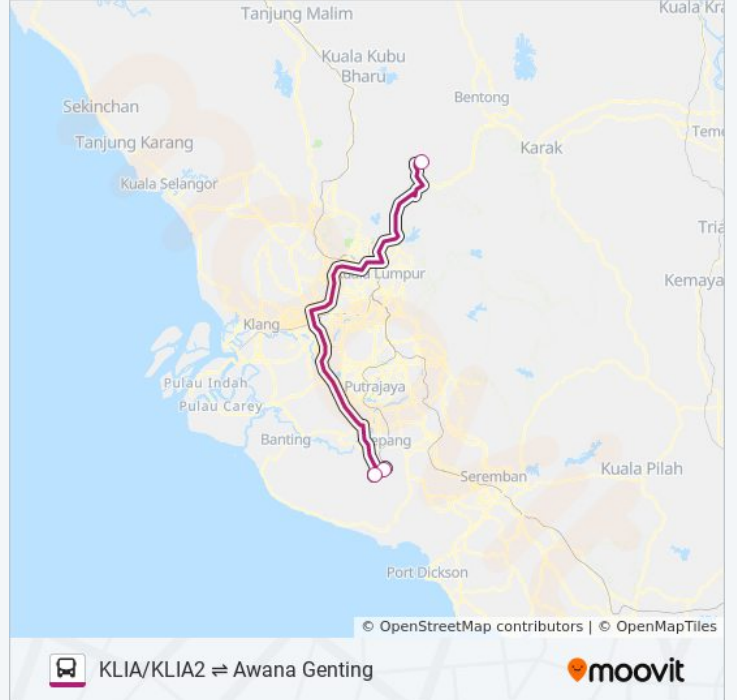

### Direction: KLIA Terminal 1 / KLIA Terminal 2

3 stops

[VIEW LINE SCHEDULE](#)

Awana Bus Terminal (Ph1)

KLIA T2, Transportation Hub Level 1

KLIA Terminal 1, Level 1, Gate 2

### GTGKLIA bus Time Schedule

KLIA Terminal 1 / KLIA Terminal 2 Route Timetable:

Sunday	9:00 AM - 4:30 PM
Monday	9:00 AM - 4:30 PM
Tuesday	9:00 AM - 4:30 PM
Wednesday	9:00 AM - 4:30 PM
Thursday	9:00 AM - 4:30 PM
Friday	9:00 AM - 4:30 PM
Saturday	9:00 AM - 4:30 PM

### GTGKLIA bus Info

**Direction:** KLIA Terminal 1 / KLIA Terminal 2

**Stops:** 3

**Trip Duration:** 135 min

**Line Summary:**

GTGKLIA bus time schedules and route maps are available in an offline PDF at [moovitapp.com](https://moovitapp.com). Use the [Moovit App](#) to see live bus times, train schedule or subway schedule, and step-by-step directions for all public transit in Kuala Lumpur.