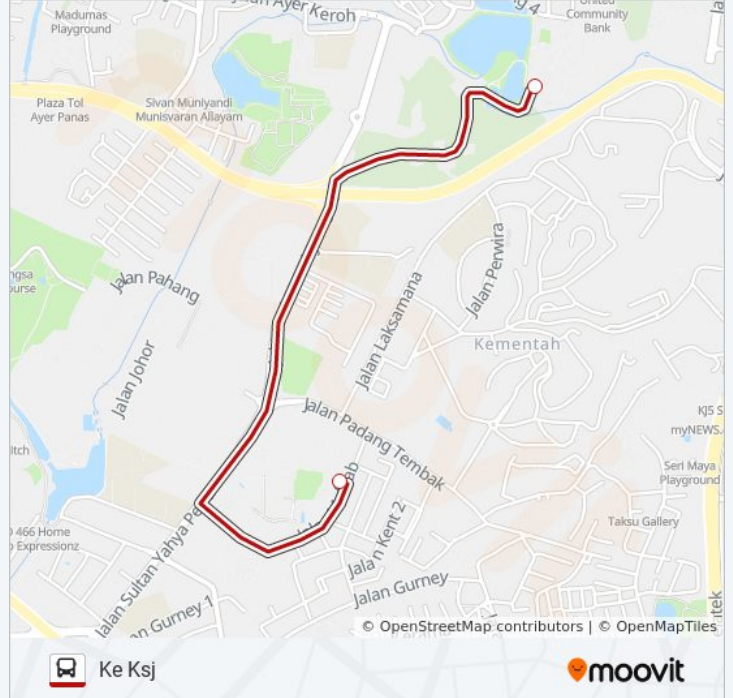

UTM

Ke Ksj

[View In Website Mode](#)

The UTM bus line (Ke Ksj) has 2 routes. For regular weekdays, their operation hours are:

(1) Ke Ksj: 8:50 AM - 10:30 PM (2) Ke UTM KL: 7:10 AM - 2:45 PM

Use the Moovit App to find the closest UTM bus station near you and find out when is the next UTM bus arriving.

Direction: Ke Ksj

2 stops

[VIEW LINE SCHEDULE](#)

Utmkl Bus Stop

Kolej Siswa Jaya

UTM bus Time Schedule

Ke Ksj Route Timetable:

Sunday	Not Operational
Monday	8:50 AM - 10:30 PM
Tuesday	8:50 AM - 10:30 PM
Wednesday	8:50 AM - 10:30 PM
Thursday	8:50 AM - 10:30 PM
Friday	9:25 AM - 7:15 PM
Saturday	Not Operational

UTM bus Info**Direction:** Ke Ksj**Stops:** 2**Trip Duration:** 3 min**Line Summary:**

Direction: Ke UTM KL

2 stops

[VIEW LINE SCHEDULE](#)

Kolej Siswa Jaya

Utmkl Bus Stop

📍📍📍📍 UTM bus Time Schedule

Ke UTM KL Route Timetable: