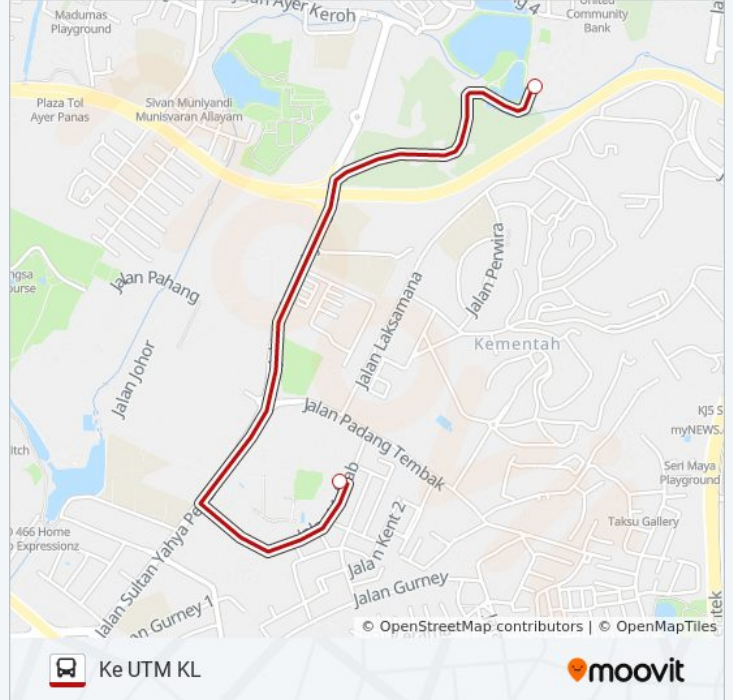

📄📄📄📄 UTM bus time schedules and route maps are available in an offline PDF at moovitapp.com. Use the [Moovit App](#) to see live bus times, train schedule or subway schedule, and step-by-step directions for all public transit in Kuala Lumpur.

[About Moovit](#) • [MaaS Solutions](#) • [Supported Countries](#) • [Mooviter Community](#)

© 2023 Moovit - All Rights Reserved

Check Live Arrival Times