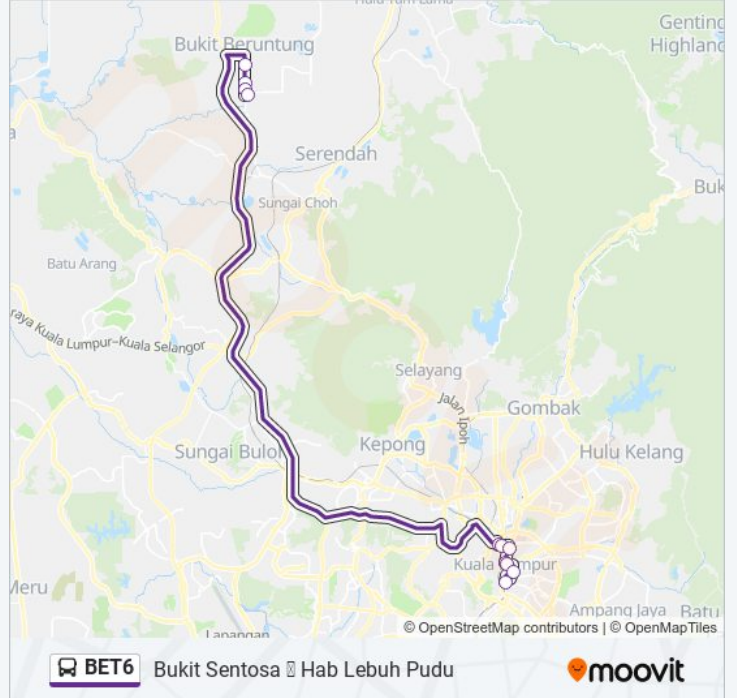

 **BET6**

Bukit Sentosa Hab Lebu Pudu

Get The App

The BET6 bus line (Bukit Sentosa Hab Lebu Pudu) has 2 routes. For regular weekdays, their operation hours are:  
(1) Bukit Sentosa: 17:40 - 18:30(2) Hab Lebu Pudu: 06:15 - 06:45  
Use the Moovit App to find the closest BET6 bus station near you and find out when is the next BET6 bus arriving.

## Direction: Bukit Sentosa

11 stops

[VIEW LINE SCHEDULE](#)

Muzium Tekstil Negara (KI1934)  
Hab Munshi Abdullah (KI31)  
Sogo KL (KI1940)  
Medan Mara (KI40)  
Tiong Nam (KI42)  
PWTC (Selatan) (KI43)  
PWTC (Barat) (KI44)  
Adenium Business Park (Hs52)  
Zon Perindustrian Jasmine, Bukit Beruntung (Hs76)  
Jenjarum 3b, Bukit Beruntung (Hs81)  
Terminal Bas Bukit Sentosa (Hs57)

## BET6 bus Time Schedule

Bukit Sentosa Route Timetable:

Sunday	Not Operational
Monday	17:40 - 18:30
Tuesday	17:40 - 18:30
Wednesday	17:40 - 18:30
Thursday	17:40 - 18:30
Friday	17:40 - 18:30
Saturday	Not Operational

## BET6 bus Info

**Direction:** Bukit Sentosa

**Stops:** 11

**Trip Duration:** 43 min

**Line Summary:**

**Direction: Hab Lebu Pudu**

11 stops

[VIEW LINE SCHEDULE](#)