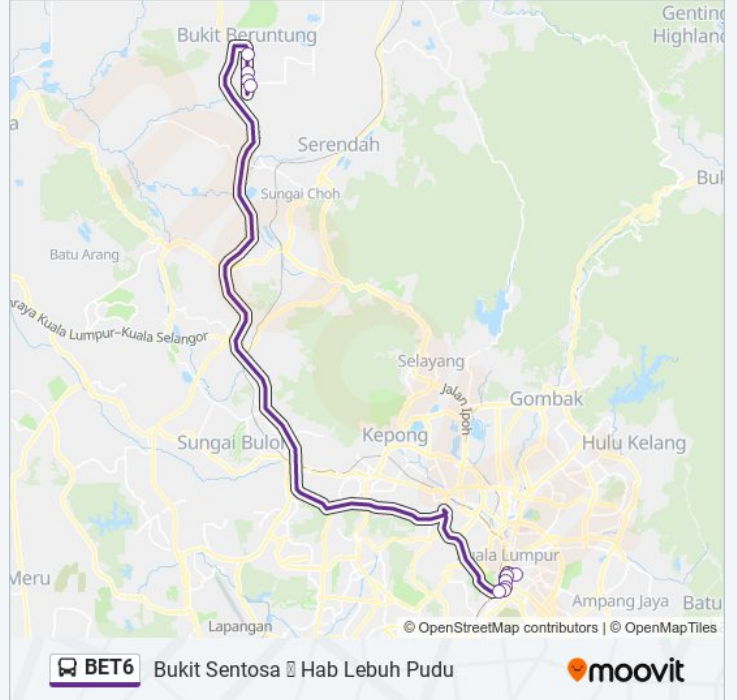

## BET6 bus Info

**Direction:** Bukit Sentosa

**Stops:** 11

**Trip Duration:** 43 min

**Line Summary:**

**Direction: Hab Lebu Pudu**

11 stops

[VIEW LINE SCHEDULE](#)

**BET6 bus Time Schedule**

Hab Lebu Pudu Route Timetable:

Sunday	Not Operational
Monday	06:15 - 06:45
Tuesday	06:15 - 06:45
Wednesday	06:15 - 06:45
Thursday	06:15 - 06:45
Friday	06:15 - 06:45
Saturday	Not Operational

**BET6 bus Info**

**Direction:** Hab Lebu Pudu

**Stops:** 11

**Trip Duration:** 37 min

**Line Summary:**

BET6 bus time schedules and route maps are available in an offline PDF at [moovitapp.com](https://moovitapp.com). Use the [Moovit App](#) to see live bus times, train schedule or subway schedule, and step-by-step directions for all public transit in Kuala Lumpur.