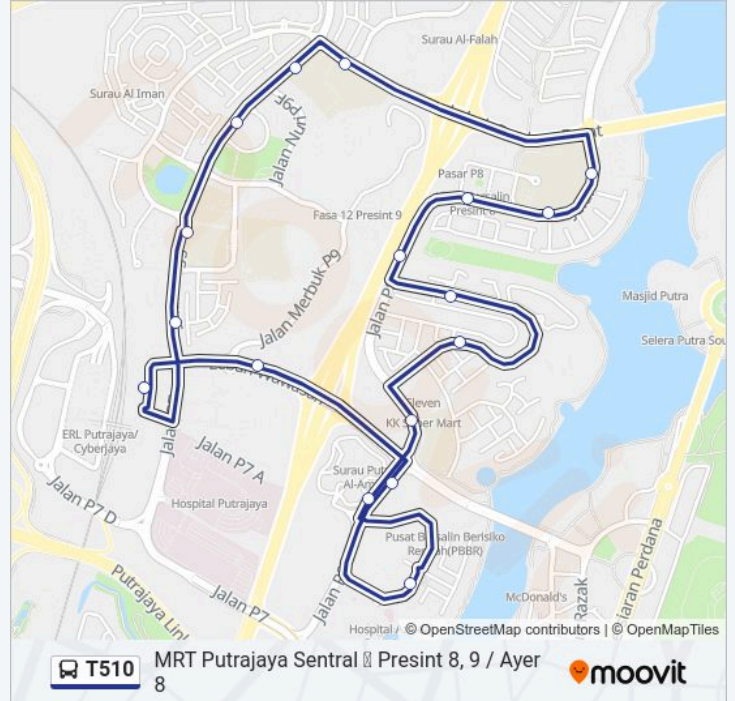

Use the Moovit App to find the closest T510 bus station near you and find out when is the next T510 bus arriving.

Direction: MRT Putrajaya Sentral ↔ Presint 8, 9 / Ayer 8

18 stops

[VIEW LINE SCHEDULE](#)

T510 bus Time Schedule

MRT Putrajaya Sentral ↔ Presint 8, 9 / Ayer 8 Route Timetable:

Monday	06:00-23:30
Tuesday	06:00-23:30
Wednesday	06:00-23:30
Thursday	06:00-23:30
Friday	06:00-23:30
Saturday	06:00-23:30
Sunday	06:00-23:30

T510 bus Info

Direction: MRT Putrajaya Sentral ↔ Presint 8, 9 / Ayer 8

Stops: 18

Trip Duration: 19 min

Line Summary:

Perumahan Cenderawasih Presint 9a (Ppj168)

MRT Putrajaya Sentral (Ppj254)

T510 bus time schedules and route maps are available in an offline PDF at moovitapp.com. Use the Moovit App to see live bus times, train schedule or subway schedule, and step-by-step directions for all public transit in Kuala Lumpur.

© 2025 Moovit - All Rights Reserved