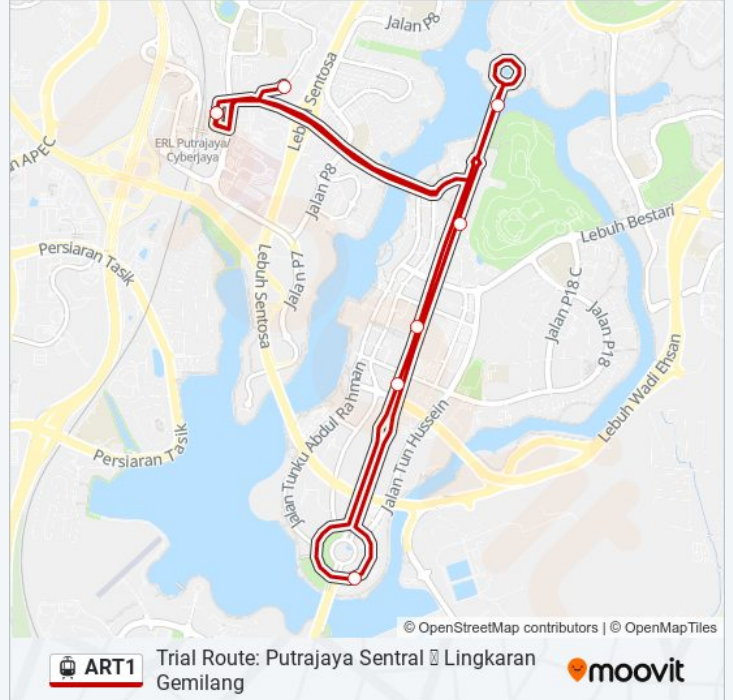

Trial Route: Putrajaya Sentral Lingkaran Gemilang

[Get The App](#)

The ART1 Monorail line Trial Route: Putrajaya Sentral Lingkaran Gemilang has one route. For regular weekdays, their operation hours are:

(1) Trial Route: Putrajaya Sentral Lingkaran Gemilang: 08:30 - 14:30

Use the Moovit App to find the closest ART1 Monorail station near you and find out when is the next ART1 Monorail arriving.

**Direction: Trial Route: Putrajaya Sentral
Lingkaran Gemilang**

Perbadanan Putrajaya (Utara) (Ppj43)

MRT Putrajaya Sentral (Ppj254)

ART1 Monorail Time Schedule

Trial Route: Putrajaya Sentral Lingkaran Gemilang
Route Timetable:

Sunday	Not Operational
Monday	08:30 - 14:30
Tuesday	08:30 - 14:30
Wednesday	08:30 - 14:30
Thursday	Not Operational
Friday	Not Operational
Saturday	Not Operational

ART1 Monorail Info

Direction: Trial Route: Putrajaya Sentral Lingkaran Gemilang

Stops: 8

Trip Duration: 12 min

Line Summary:

ART1 Monorail time schedules and route maps are available in an offline PDF at moovitapp.com. Use the [Moovit App](#) to see live bus times, train schedule or subway schedule, and step-by-step directions for all public transit in Kuala Lumpur.