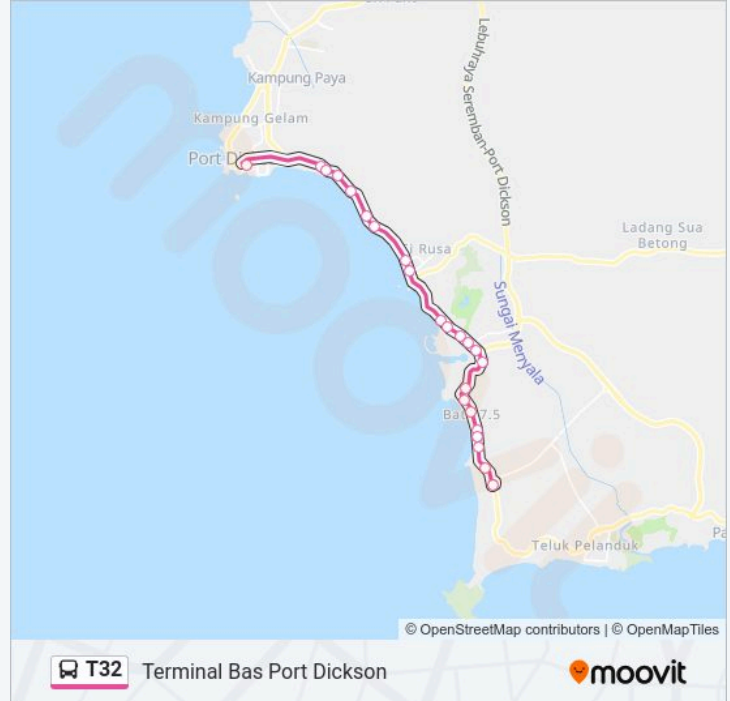

Direction: Terminal Bas Port Dickson

23 stops

[VIEW LINE SCHEDULE](#)

Polymall, Port Dickson
Taman Intan Perdana, Port Dickson
Seri Ratu Hotel & Spa, Port Dickson
Cozzi Hotel, Port Dickson
Batu 8 Pantai Teluk Kemang, Port Dickson
Champagnat Youth Centre, Port Dickson
Teluk Kemang Square, Port Dickson
Kemang Indah Condominium, Port Dickson
Taman Melati, Port Dickson
Kolej Jururawat Masyarakat, Port Dickson
Hospital Port Dickson
Mirage Hotel, Port Dickson
The Grand Beach Resort, Port Dickson
Tanjung Tuan Beach Resort, Port Dickson
Taman Desa Rusa, Port Dickson
Pantai Port Dickson Km 6.3
Medan Selera Bagan Pinang
Pantai Port Dickson Km 4.6
Taman Haji Zainal, Port Dickson
Sekolah Menengah Tinggi Port Dickson
Kediaman Pegawai Kanan Tnb

T32 bus Time Schedule

Terminal Bas Port Dickson Route Timetable:

Monday	06:00 - 21:00
Tuesday	06:00 - 21:00
Wednesday	06:00 - 21:00
Thursday	06:00 - 21:00
Friday	06:00 - 21:00
Saturday	06:00 - 21:00
Sunday	06:00 - 21:00

T32 bus Info**Direction:** Terminal Bas Port Dickson**Stops:** 23**Trip Duration:** 45 min**Line Summary:**

Tnb Port Dickson

Terminal Bas Port Dickson

Direction: Polymall / Politeknik Port Dickson

21 stops

Taman Dato Haji Abdul Samad, Port Dickson

Pondok Polis Batu 4, Jalan Pantai

Pantai Saujana Port Dickson

Pantai Port Dickson Km 6.3

Taman Desa Rusa, Port Dickson

Medan Selera Seri Bayu, Port Dickson

Tanjung Tuan Beach Resort, Port Dickson