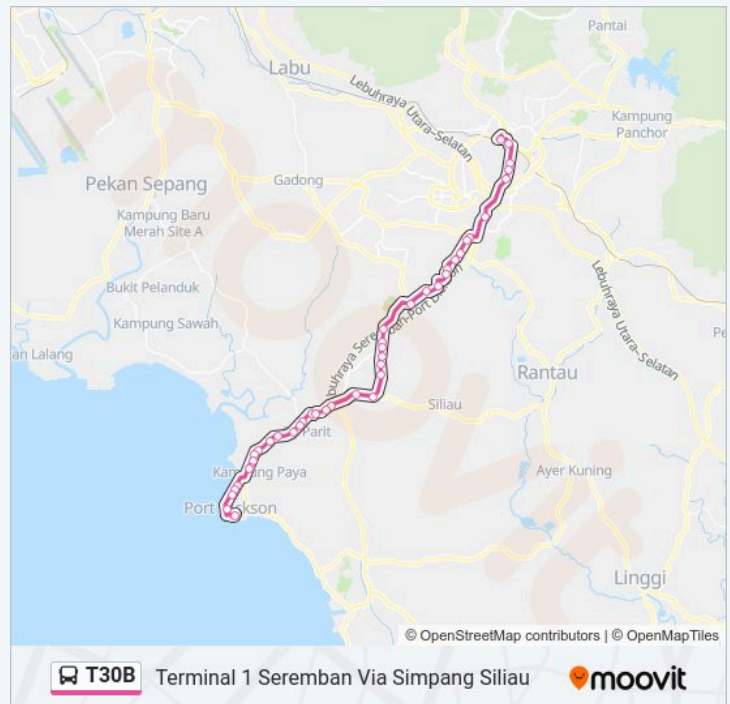

**T30B Line**

**Terminal Bas Port Dickson Via Simpang Siliu**

Get The App

The T30B bus line (Terminal Bas Port Dickson Via Simpang Siliu) has 2 routes. For regular weekdays, their operation hours are:

(1) Terminal Bas Port Dickson Via Simpang Siliu: 06:00 - 21:00 (2) Terminal 1 Seremban Via Simpang Siliu: 06:00 - 21:00

Use the Moovit App to find the closest T30B bus station near you and find out when is the next T30B bus arriving.

**Direction: Terminal Bas Port Dickson Via Simpang Siliu**

46 stops

[VIEW LINE SCHEDULE](#)

### T30B bus Info

**Direction:** Terminal 1 Seremban Via Simpang Siliau

**Stops:** 42

**Trip Duration:** 75 min

**Line Summary:**

Kampung Baru Mambau, Seremban

Balai Polis Mambau

Taman Negeri, Seremban