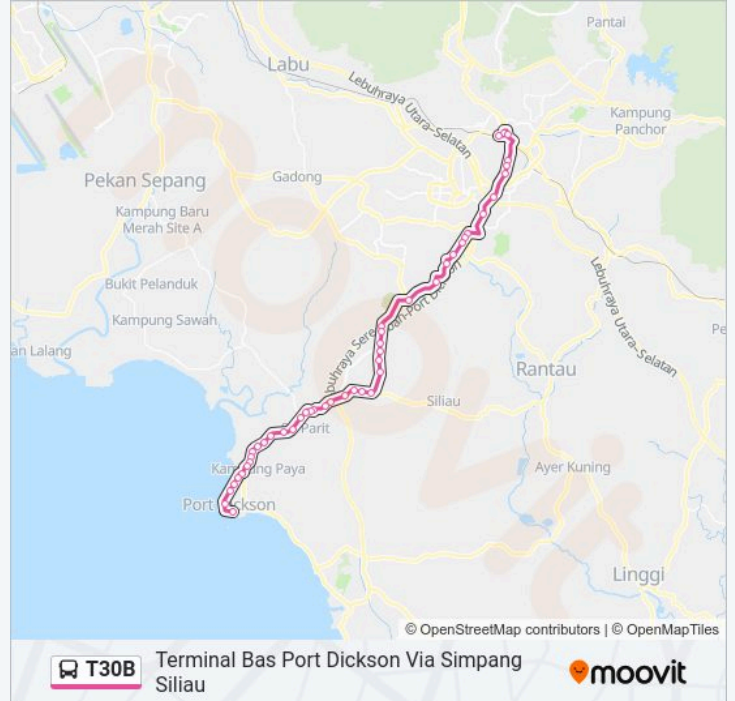

**T30B Line**

**Terminal Bas Port Dickson Via Simpang Siliu**

Get The App

The T30B bus line (Terminal Bas Port Dickson Via Simpang Siliu) has 2 routes. For regular weekdays, their operation hours are:

(1) Terminal Bas Port Dickson Via Simpang Siliu: 06:00 - 21:00 (2) Terminal 1 Seremban Via Simpang Siliu: 06:00 - 21:00

Use the Moovit App to find the closest T30B bus station near you and find out when is the next T30B bus arriving.

**Direction: Terminal Bas Port Dickson Via Simpang Siliu**

46 stops

[VIEW LINE SCHEDULE](#)

Taman Sri Intan, Port Dickson

Taman Pd Delima, Port Dickson

Taman Seaview, Port Dickson

Taman Samudra, Port Dickson

Taman Sri Bayu, Port Dickson

Sekolah Kampung Gelam

Taman Komuniti Awam Port Dickson

Terminal Bas Port Dickson

**Direction: Terminal 1 Seremban Via Simpang Siliu**

42 stops

[VIEW LINE SCHEDULE](#)

Terminal Bas Port Dickson

Klinik Kesihatan Ibu Dan Anak Port Dickson

**T30B bus Time Schedule**

Terminal 1 Seremban Via Simpang Siliu Route