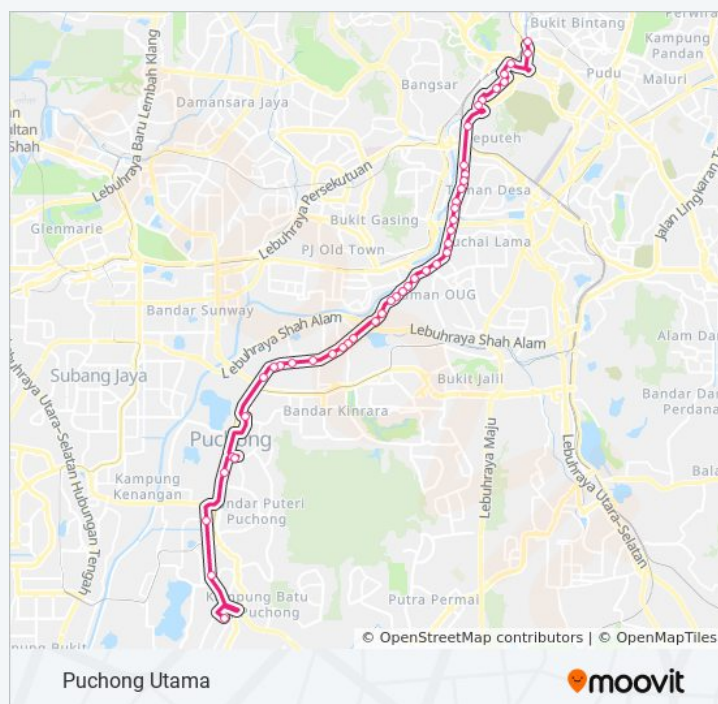

600

Hab Pasar Seni

View In Website Mode

The 600 bus line (Hab Pasar Seni) has 2 routes. For regular weekdays, their operation hours are:  
(1) Hab Pasar Seni: 5:30 AM - 10:00 PM (2) Puchong Utama: 6:10 AM - 11:00 PM  
Use the Moovit App to find the closest 600 bus station near you and find out when is the next 600 bus arriving.

Skypod Residences (Sj447)

Setia Walk (Utara) (Sj449)

Setia Walk (Utara) (Sj450)

Setia Walk (Selatan) (Sj611)

**Stops: 43**

**Trip Duration: 51 min**

**Line Summary:**

Tractors Malaysia (Sj625)

Puchong Utama 1 (Presint 10) (Sj601)

Aeon Big Puchong Utama (Sj237)

600 bus time schedules and route maps are available in an offline PDF at [moovitapp.com](https://moovitapp.com). Use the [Moovit App](#) to see live bus times, train schedule or subway schedule, and step-by-step directions for all public transit in Kuala Lumpur.