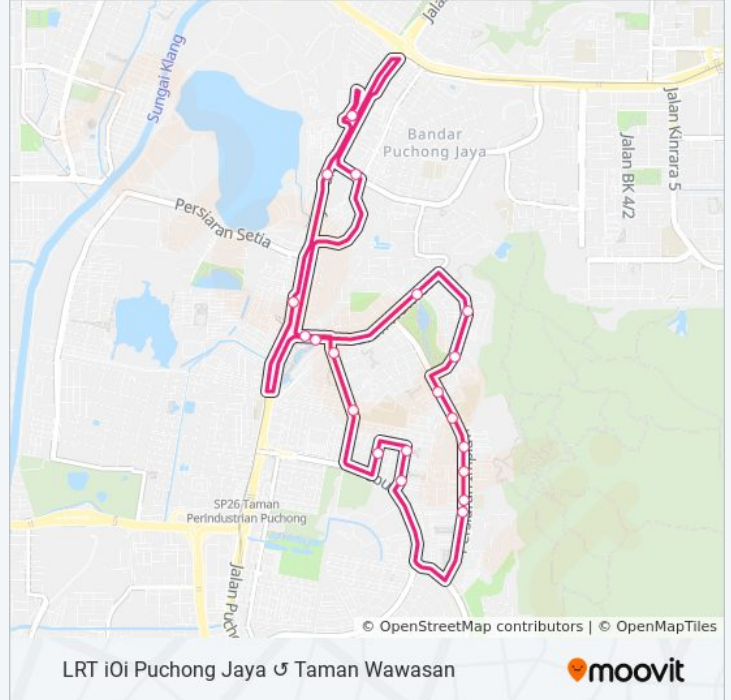

The T600 bus line LRT IOI Puchong Jaya Taman Wawasan has one route. For regular weekdays, their operation hours are:

(1) LRT IOI Puchong Jaya Taman Wawasan: 12:00 AM - 11:00 PM

Use the Moovit App to find the closest T600 bus station near you and find out when is the next T600 bus arriving.

Direction: LRT IOI Puchong Jaya Taman Wawasan

21 stops

[VIEW LINE SCHEDULE](#)

- LRT IOI Puchong Jaya (Sj680)
- Skypod Residences (Sj447)
- Setia Walk (Utara) (Sj449)
- Wawasan 1 (Sj435)
- Akasia Apartment
- Acacia, Bandar Puteri Puchong 7 (Sj472)
- Sri Begonia Apartment (Sj473)
- Sri Camellia Apartment (Sj474)
- Casa Puteri Condominium
- Sekolah Jenis Kebangsaan (Cina) Kheng Chee Puchong (Sj661)
- Sri Cempaka Apartment (Sj427)
- Desa Tanjung Apartment (Sj428)
- Sekolah Kebangsaan Pusat Bandar Puchong (Sj429)
- D'Kiara Apartment (Sj440)
- Pangsapuri Saraka (Sj662)
- Sri Penaga Apartment (Sj663)
- Taman Wawasan Recreational Park (Sj421)
- Setia Walk (Utara) (Sj450)
- Lotus's Puchong (Sj516)

T600 bus Time Schedule

LRT IOI Puchong Jaya Taman Wawasan Route
Timetable:

Sunday	12:00 AM - 11:00 PM
Monday	12:00 AM - 11:00 PM
Tuesday	12:00 AM - 11:00 PM
Wednesday	12:00 AM - 11:00 PM
Thursday	12:00 AM - 11:00 PM
Friday	12:00 AM - 11:00 PM
Saturday	12:00 AM - 11:00 PM

T600 bus Info

Direction: LRT IOI Puchong Jaya Taman Wawasan

Stops: 21

Trip Duration: 30 min

Line Summary:

IOI Mall (Sj610)

LRT IOI Puchong Jaya (Sj680)

T600 bus time schedules and route maps are available in an offline PDF at moovitapp.com. Use the [Moovit App](#) to see live bus times, train schedule or subway schedule, and step-by-step directions for all public transit in Kuala Lumpur.