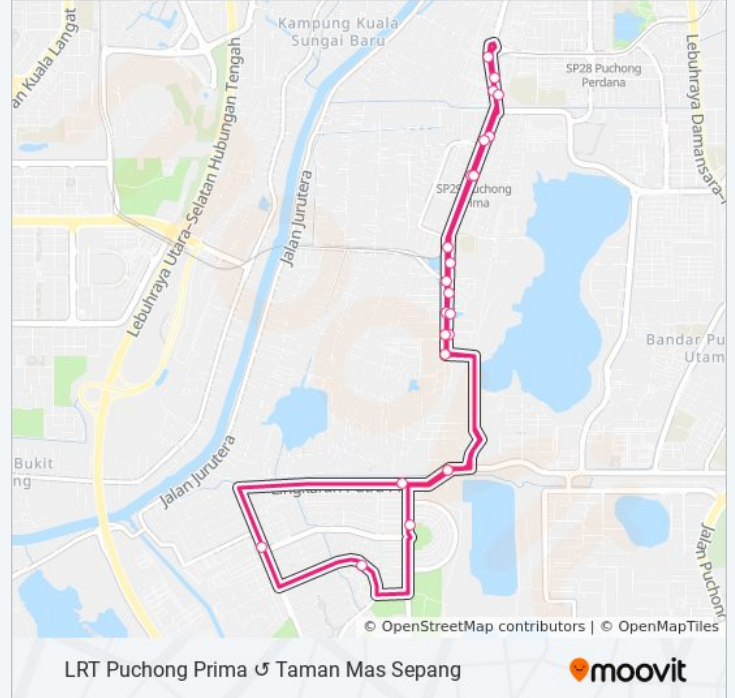

## T603 bus Time Schedule

LRT Puchong Prima Taman Mas Sepang Route  
Timetable:

Sunday	12:00 AM - 11:00 PM
Monday	12:00 AM - 11:00 PM
Tuesday	12:00 AM - 11:00 PM
Wednesday	12:00 AM - 11:00 PM
Thursday	12:00 AM - 11:00 PM
Friday	12:00 AM - 11:00 PM
Saturday	12:00 AM - 11:00 PM

## T603 bus Info

**Direction:** LRT Puchong Prima Taman Mas Sepang

**Stops:** 23

**Trip Duration:** 22 min

**Line Summary:**

Flat Puchong Permai (Utara) (Sj284)

Flat Puchong Permai (Utara) (Sj270)

Flat Puchong Permai (Selatan) (Sj271)

Puchong Prima Seksyen 2 (Sj669)

LRT Puchong Prima (Sj272)

T603 bus time schedules and route maps are available in an offline PDF at [moovitapp.com](https://moovitapp.com). Use the [Moovit App](#) to see live bus times, train schedule or subway schedule, and step-by-step directions for all public transit in Kuala Lumpur.