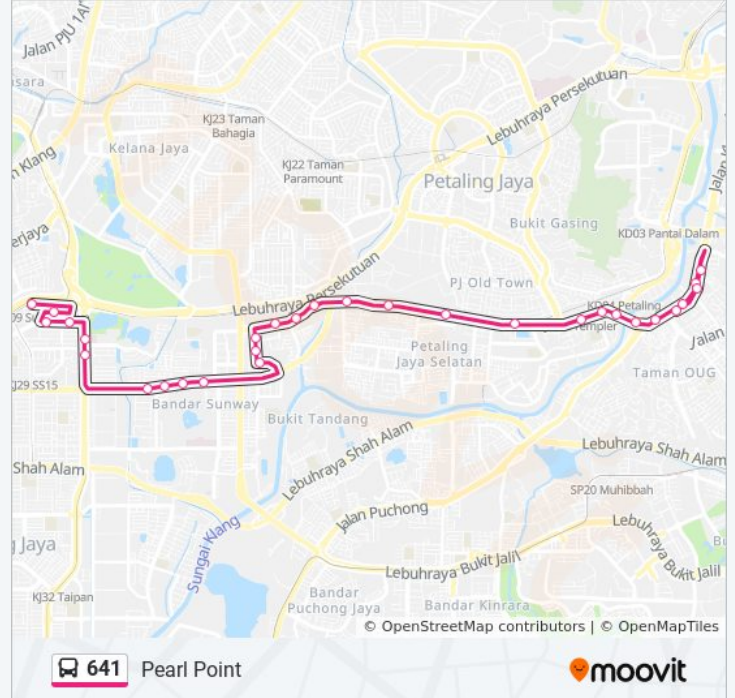

### 641 bus Info

**Direction:** Pearl Point

**Stops:** 30

**Trip Duration:** 33 min

**Line Summary:**

KTM Kampung Dato' Harun (Utara) (Pj731)

Kawasan Perniagaan Taman Medan Maju Jaya (Pj733)

Seksyen 18 Petaling Jaya (Pj735)

Pearl Suria Residence (KI1268)

Pearl Point (KI1269)

641 bus time schedules and route maps are available in an offline PDF at [moovitapp.com](https://moovitapp.com). Use the [Moovit App](#) to see live bus times, train schedule or subway schedule, and step-by-step directions for all public transit in Kuala Lumpur.