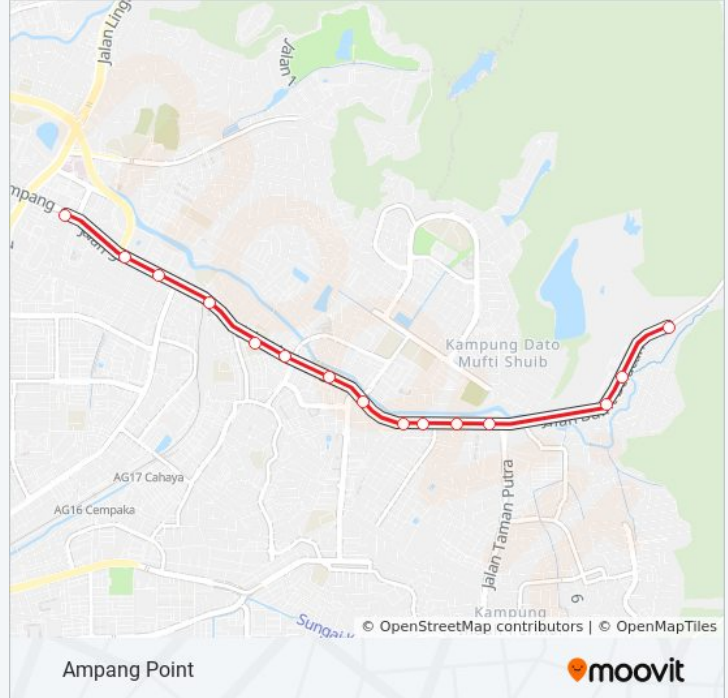

 T302

Ampang Point

[View In Website Mode](#)

The T302 bus line (Ampang Point) has 2 routes. For regular weekdays, their operation hours are:

(1) Ampang Point: 5:30 AM - 11:40 PM (2) Hutan Lipur Ampang: 12:10 AM - 11:40 PM

## Direction: Ampang Point

15 stops

[VIEW LINE SCHEDULE](#)

- Hutan Lipur Ampang (Aj66)
- Apartment Desa Permai (Utara) (Aj67)
- Apartment Desa Permai (Selatan) (Aj68)
- Tapak Pasar Malam (Aj97)
- Ampang Waterfront 3 (Aj98)
- Taman Seri Ampang (Aj99)
- Ampang Waterfront 2 (Timur) (Aj100)
- Ampang Waterfront 2 (Barat) (Aj101)
- Ampang Waterfront 1 (Timur) (Aj102)
- Ampang Waterfront 1 (Barat) (Aj104)
- Sekolah Jenis Kebangsaan (Tamil) Ampang (Aj426)
- LRT Ampang (Aj106)
- Flat Taman Dato Ahmad Razali (Aj325)
- Chempaka Apartment (Aj107)
- Hab Ampang Point (Aj108)

## T302 bus Time Schedule

Ampang Point Route Timetable:

Sunday	5:30 AM - 11:30 PM
Monday	5:30 AM - 11:40 PM
Tuesday	5:30 AM - 11:40 PM
Wednesday	5:30 AM - 11:40 PM
Thursday	5:30 AM - 11:40 PM
Friday	5:30 AM - 11:40 PM
Saturday	5:30 AM - 11:30 PM

## T302 bus Info

**Direction:** Ampang Point

**Stops:** 15

**Trip Duration:** 14 min

**Line Summary:**