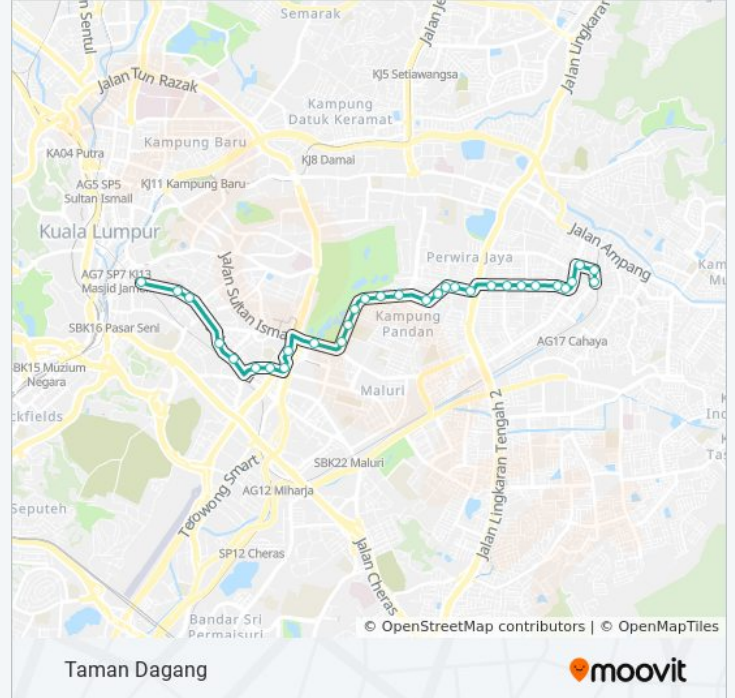

### 421 bus Info

**Direction:** Taman Dagang

**Stops:** 31

**Trip Duration:** 60 min

**Line Summary:**

(Utara) (KI254)

Sekolah Kebangsaan Taman Maluri (KI255)

Kelab Royal Selangor (KI256)

Flat Taman Dagang (Timur) (Aj189)

Hentian Taman Dagang (Aj191)

421 bus time schedules and route maps are available in an offline PDF at [moovitapp.com](https://moovitapp.com). Use the [Moovit App](#) to see live bus times, train schedule or subway schedule, and step-by-step directions for all public transit in Kuala Lumpur.